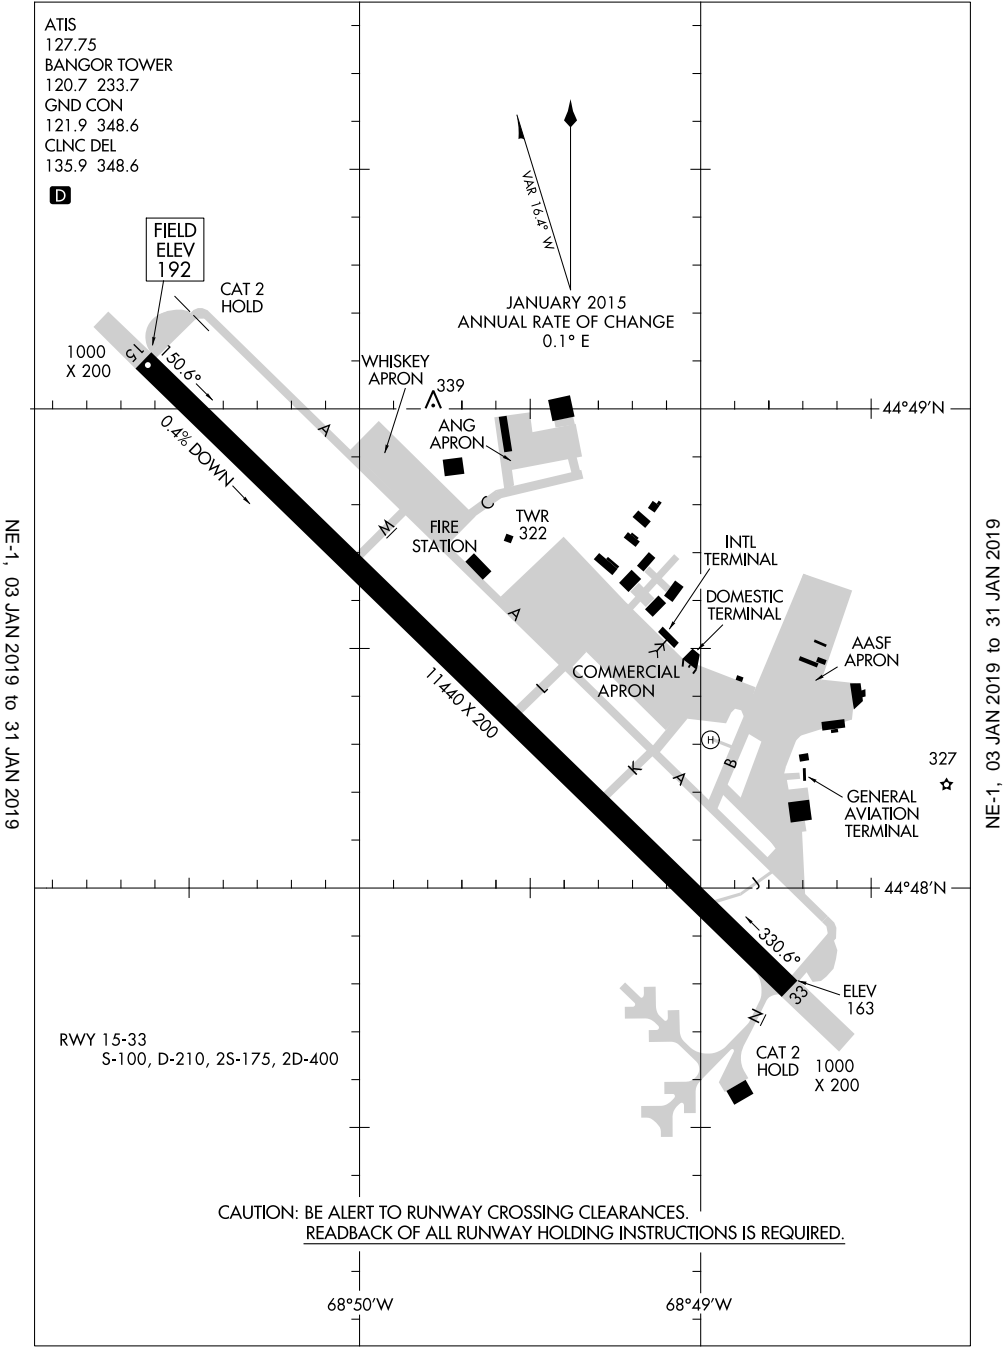

15232

AIRPORT DIAGRAM

AL-39 (FAA)

BANGOR INTL (BGR)
BANGOR, MAINE

ATIS
 127.75
 BANGOR TOWER
 120.7 233.7
 GND CON
 121.9 348.6
 CLNC DEL
 135.9 348.6

D

NE-1, 03 JAN 2019 to 31 JAN 2019

NE-1, 03 JAN 2019 to 31 JAN 2019

CAUTION: BE ALERT TO RUNWAY CROSSING CLEARANCES.
READBACK OF ALL RUNWAY HOLDING INSTRUCTIONS IS REQUIRED.

AIRPORT DIAGRAM

15232

BANGOR, MAINE
BANGOR INTL (BGR)