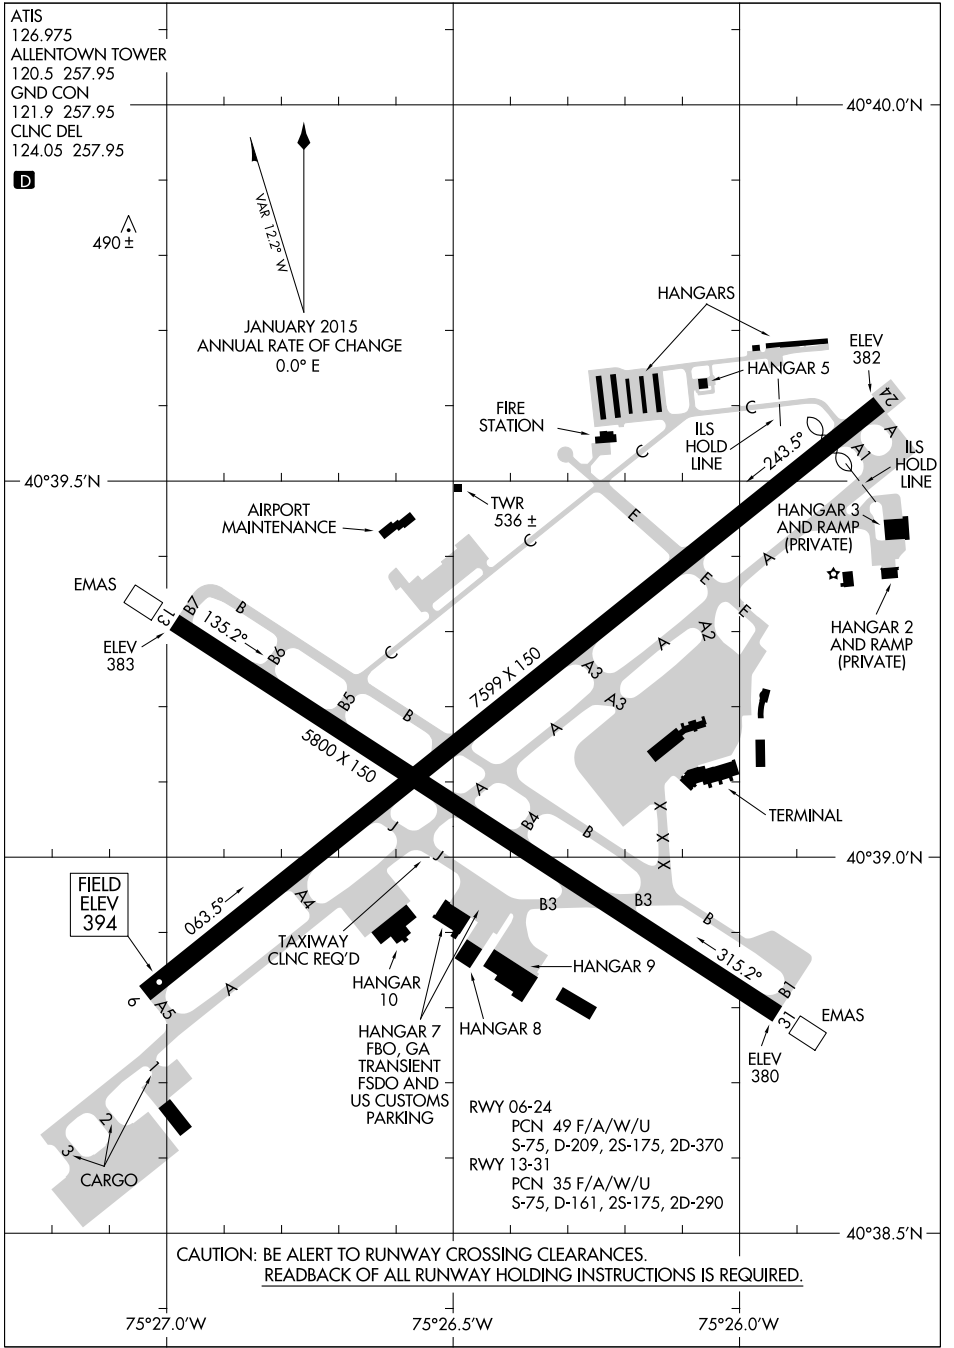

17117 **AIRPORT DIAGRAM** AL-15 (FAA) **LEHIGH VALLEY INTL (ABE)**  
ALLENTOWN, PENNSYLVANIA

NE-4, 03 JAN 2019 to 31 JAN 2019

NE-4, 03 JAN 2019 to 31 JAN 2019