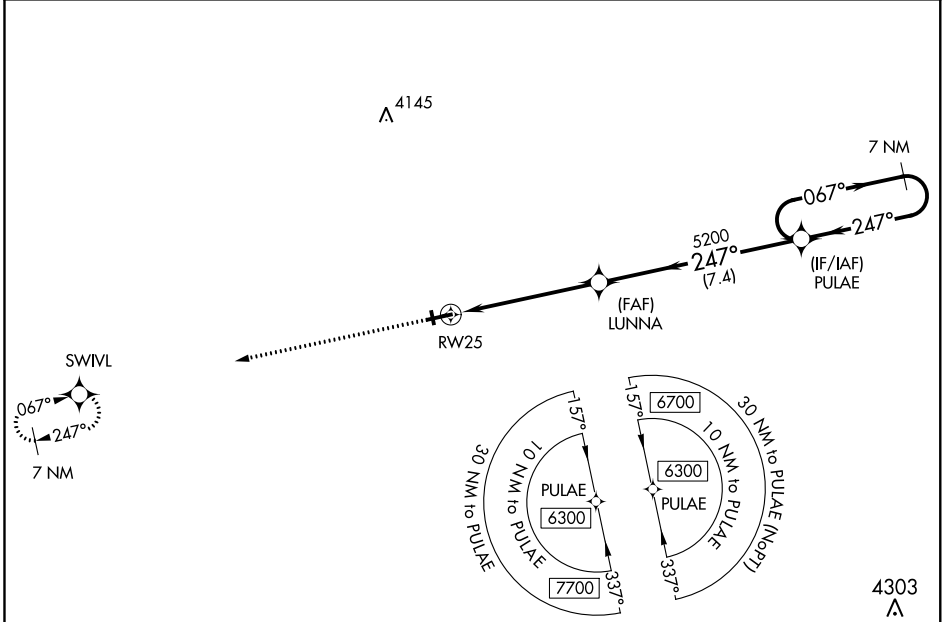

WAAS CH 61229 W25A	APP CRS 247°	Rwy Idg TDZE 3453 Apt Elev 3490
--	------------------------	---

RNAV (GPS) RWY 25

ROUNDUP (R.P.X)

NA When VGSI inop, Circling to Rwy 7 NA at night. Baro-VNAV NA. Use Billings altimeter setting; when not received, procedure NA. DME/DME RNP-0.3 NA.

MISSED APPROACH: Climb to 6600 direct SWIVL and hold

BILLINGS LOGAN INTL ASOS 126.3	SALT LAKE CENTER 132.425 317.45	UNICOM 122.8 (CTAF)	122.7
--	---	-------------------------------	--------------

ELEV 3490	TDZE 3453
-----------	-----------

CATEGORY	A	B	C	D
LPV DA		3768-1	315 (300-1)	
LNAV/VNAV DA		3818-1¼	365 (400-1¼)	
LNAV MDA	3900-1	447 (500-1)	3900-1⅓	447 (500-1⅓)
CIRCLING	4000-1	510 (600-1)	4000-1½ 510 (600-1½)	4040-2 550 (600-2)

NW-1, 06 DEC 2018 to 03 JAN 2019

NW-1, 06 DEC 2018 to 03 JAN 2019