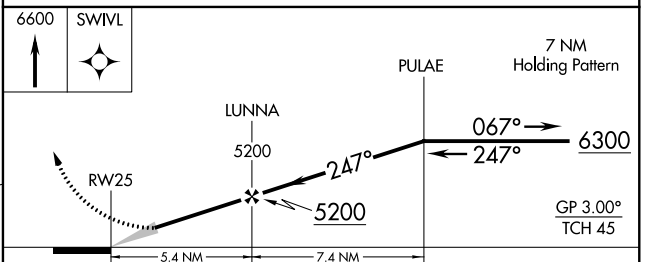

WAAS CH 61229 W25A	APP CRS 247°	Rwy Idg TDZE 3453 Apt Elev 3490
--	------------------------	---

RNAV (GPS) RWY 25

ROUNDUP (R.P.X)

NA When VGSI inop, Circling to Rwy 7 NA at night. Baro-VNAV NA. Use Billings altimeter setting; when not received, procedure NA. DME/DME RNP-0.3 NA.

MISSED APPROACH: Climb to 6600 direct SWIVL and hold

BILLINGS LOGAN INTL ASOS 126.3	SALT LAKE CENTER 132.425 317.45	UNICOM 122.8 (CTAF)	122.7
--	---	-------------------------------	--------------

ELEV 3490	TDZE 3453
-----------	-----------

CATEGORY	A	B	C	D
LPV DA		3768-1	315 (300-1)	
LNAV/VNAV DA		3818-1¼	365 (400-1¼)	
LNAV MDA	3900-1	447 (500-1)	3900-1⅓	447 (500-1⅓)
CIRCLING	4000-1	510 (600-1)	4000-1½ 510 (600-1½)	4040-2 550 (600-2)

NW-1, 06 DEC 2018 to 03 JAN 2019