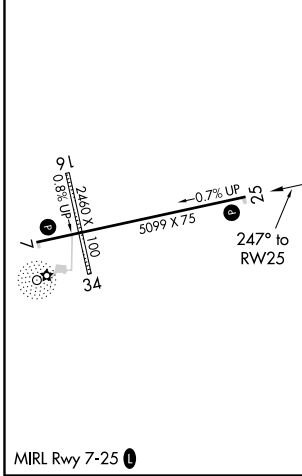

WAAS CH 61229 W25A	APP CRS 247°	Rwy Idg TDZE 3453 Apt Elev 3490
--	------------------------	---

RNAV (GPS) RWY 25

ROUNDUP (R.P.X)

NA When VGSI inop, Circling to Rwy 7 NA at night. Baro-VNAV NA. Use Billings altimeter setting; when not received, procedure NA. DME/DME RNP-0.3 NA.

MISSED APPROACH: Climb to 6600 direct SWIVL and hold

BILLINGS LOGAN INTL ASOS 126.3	SALT LAKE CENTER 132.425 317.45	UNICOM 122.8 (CTAF)	122.7
--	---	-------------------------------	--------------

ELEV 3490	TDZE 3453
-----------	-----------

CATEGORY	A	B	C	D
LPV DA		3768-1	315 (300-1)	
LNAV/VNAV DA		3818-1¼	365 (400-1¼)	
LNAV MDA	3900-1	447 (500-1)	3900-1⅓	447 (500-1⅓)
CIRCLING	4000-1	510 (600-1)	4000-1½ 510 (600-1½)	4040-2 550 (600-2)

NW-1, 06 DEC 2018 to 03 JAN 2019