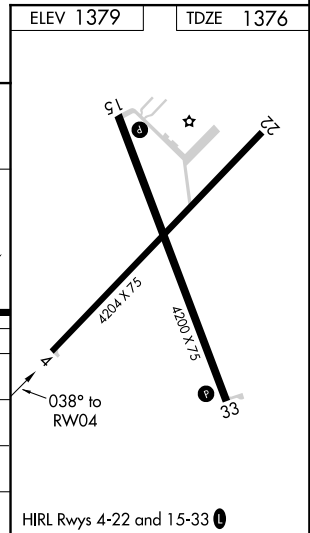

MISSED APPROACH: Climb to 3100 direct SMALE and hold.

AWOS-3P
120.875

WICHITA APP CON
134.8 269.1

UNICOM
122.8 (CTAF)

INDIC
Procedure NA for arrivals at INDIC on V12 northeast bound.

Procedure NA for arrivals at OBDAW on V354 northbound and V350 eastbound.

ELEV 1379 TDZE 1376

CATEGORY	A	B	C	D
LPV DA	1576-1	200 (200-1)		NA
LNAV/VNAV DA	1626-1	250 (300-1)		NA
LNAV MDA	1740-1	364 (400-1)		NA
C CIRCLING	1820-1 441 (500-1)	1960-1 581 (600-1)		NA

RNAV (GPS) RWY 4