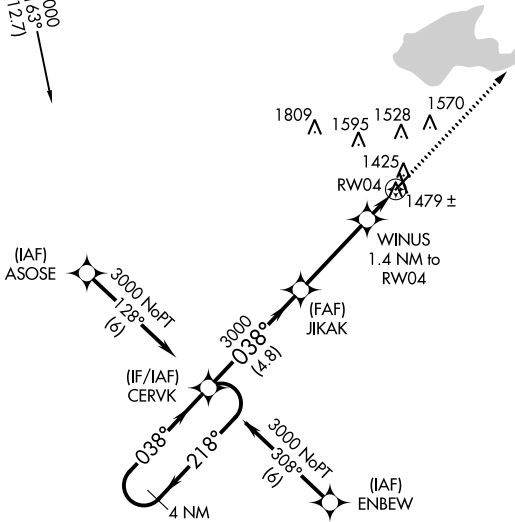

WAAS CH 99334 W04A	APP CRS 038°	Rwy ldg TDZE Apt Elev	4204 1376 1379
--	------------------------	-----------------------------	---

RNAV (GPS) RWY 4

EL DORADO/CAPTAIN JACK THOMAS MEMORIAL (EQA)

NA For uncompensated Baro-VNAV systems, LNAV/VNAV NA below -17°C (2°F) or above 54°C (130°F). DME/DME RNP-0.3 NA. When local altimeter setting not received, use Colonel James Jabara altimeter setting and increase all DA 51 feet and all MDA 60 feet. Baro-VNAV NA when using Colonel James Jabara altimeter setting.

MISSED APPROACH: Climb to 3100 direct SMALE and hold.

AWOS-3P
120.875

WICHITA APP CON
134.8 269.1

UNICOM
122.8 (CTAF)

INDIC
Procedure NA for arrivals at INDIC on V12 northeast bound.

Procedure NA for arrivals at OBDAW on V354 northbound and V350 eastbound.

ELEV 1379 TDZE 1376

CATEGORY	A	B	C	D
LPV DA	1576-1	200 (200-1)		NA
LNAV/VNAV DA	1626-1	250 (300-1)		NA
LNAV MDA	1740-1	364 (400-1)		NA
C CIRCLING	1820-1 441 (500-1)	1960-1 581 (600-1)		NA

RNAV (GPS) RWY 4

NC-2, 06 DEC 2018 to 03 JAN 2019

NC-2, 06 DEC 2018 to 03 JAN 2019