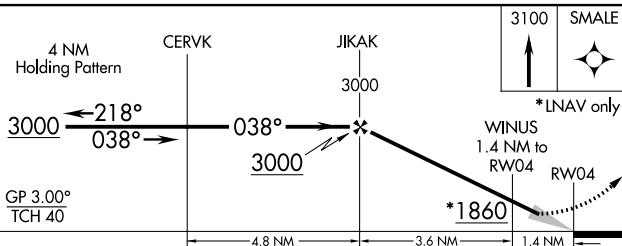

MISSED APPROACH: Climb to 3100 direct SMALE and hold.

AWOS-3P
120.875

WICHITA APP CON
134.8 269.1

UNICOM
122.8 (CTAF)

INDIC
Procedure NA for arrivals at INDIC on V12 northeast bound.

Procedure NA for arrivals at OBDAW on V354 northbound and V350 eastbound.

ELEV 1379 TDZE 1376

CATEGORY	A	B	C	D
LPV DA	1576-1	200 (200-1)		NA
LNAV/VNAV DA	1626-1	250 (300-1)		NA
LNAV MDA	1740-1	364 (400-1)		NA
C CIRCLING	1820-1 441 (500-1)	1960-1 581 (600-1)		NA

RNAV (GPS) RWY 4