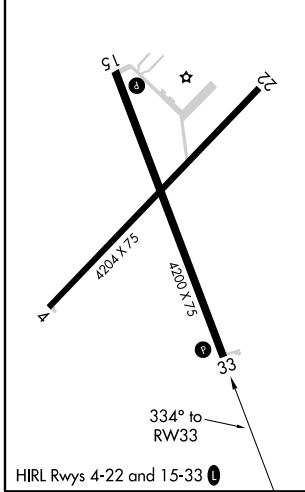

CATEGORY	A	B	C	D
LPV DA	1579-1	200 (200-1)		NA
LNAV/VNAV DA	1629-1	250 (300-1)		NA
LNAV MDA	1760-1	381 (400-1)		NA
C CIRCLING	1820-1 441 (500-1)	1960-1 581 (600-1)		NA

NC-2, 06 DEC 2018 to 03 JAN 2019

NC-2, 06 DEC 2018 to 03 JAN 2019