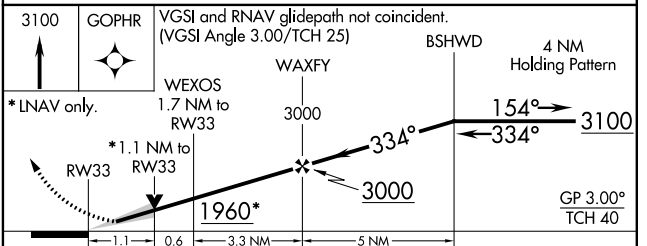

CATEGORY	A	B	C	D
LPV DA	1579-1	200 (200-1)		NA
LNAV/VNAV DA	1629-1	250 (300-1)		NA
LNAV MDA	1760-1	381 (400-1)		NA
C CIRCLING	1820-1 441 (500-1)	1960-1 581 (600-1)		NA

NC-2, 06 DEC 2018 to 03 JAN 2019

NC-2, 06 DEC 2018 to 03 JAN 2019