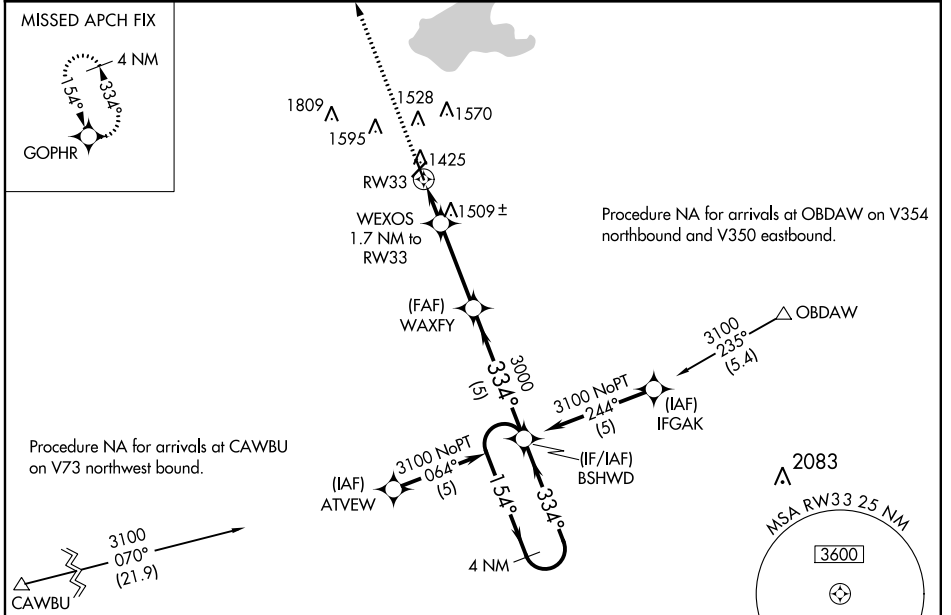

WAAS CH 70434 W33A	APP CRS 334°	Rwy Idg TDZE Apt Elev	4200 1379 1379
--	------------------------	-----------------------------	---

RNAV (GPS) RWY 33

EL DORADO/CAPTAIN JACK THOMAS MEMORIAL (EQA)

NA For uncompensated Baro-VNAV systems, LNAV/VNAV NA below -17°C (2°) or above 54°C (130°F). DME/DME RNP-0.3 NA. When local altimeter setting not received, use Colonel James Jabara altimeter setting and increase all DA 51 feet and all MDA 60 feet. Baro-VNAV and VDP NA when using Colonel James Jabara altimeter setting.

MISSED APPROACH: Climb to 3100 direct GOPHR and hold.

AWOS-3P 120.875	WICHITA APP CON 134.8 269.1	UNICOM 122.8 (CTAF) 0
---------------------------	---------------------------------------	---------------------------------

ELEV 1379	TDZE 1379
-----------	-----------

CATEGORY	A	B	C	D
LPV DA	1579-1	200 (200-1)		NA
LNAV/VNAV DA	1629-1	250 (300-1)		NA
LNAV MDA	1760-1	381 (400-1)		NA
C CIRCLING	1820-1 441 (500-1)	1960-1 581 (600-1)		NA

NC-2, 06 DEC 2018 to 03 JAN 2019

NC-2, 06 DEC 2018 to 03 JAN 2019