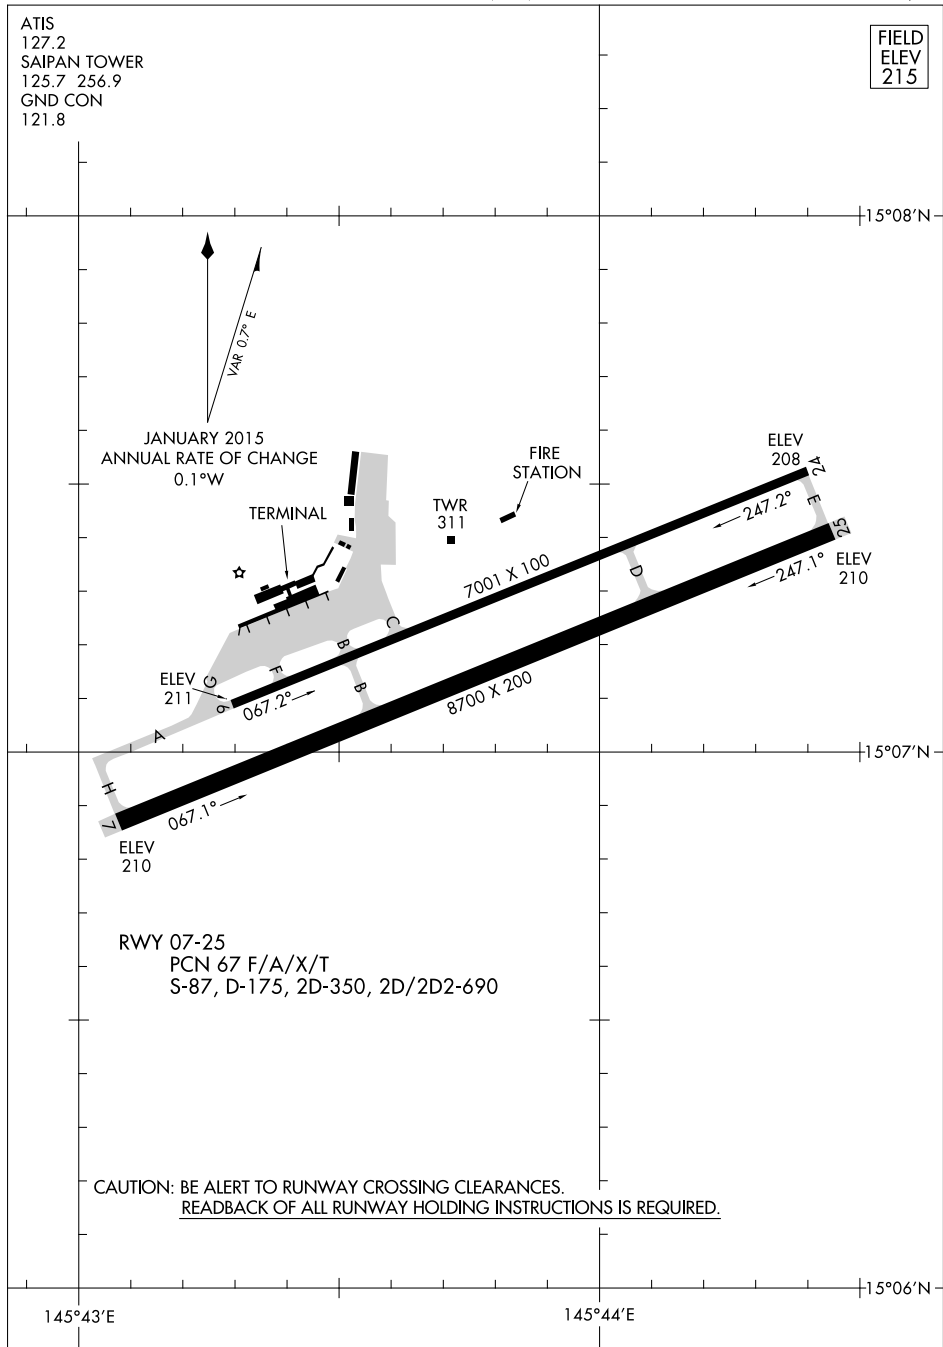

AIRPORT DIAGRAM

FRANCISCO C ADA/SAIPAN INTL (GSN)(PGSN)
AL-6293 (FAA)
SAIPAN ISLAND, CQ

ATIS
127.2
SAIPAN TOWER
125.7 256.9
GND CON
121.8

FIELD
ELEV
215

PAC, 08 NOV 2018 to 03 JAN 2019

PAC, 08 NOV 2018 to 03 JAN 2019

CAUTION: BE ALERT TO RUNWAY CROSSING CLEARANCES.
READBACK OF ALL RUNWAY HOLDING INSTRUCTIONS IS REQUIRED.

AIRPORT DIAGRAM

FRANCISCO C ADA/SAIPAN INTL (GSN)(PGSN)
SAIPAN ISLAND, CQ