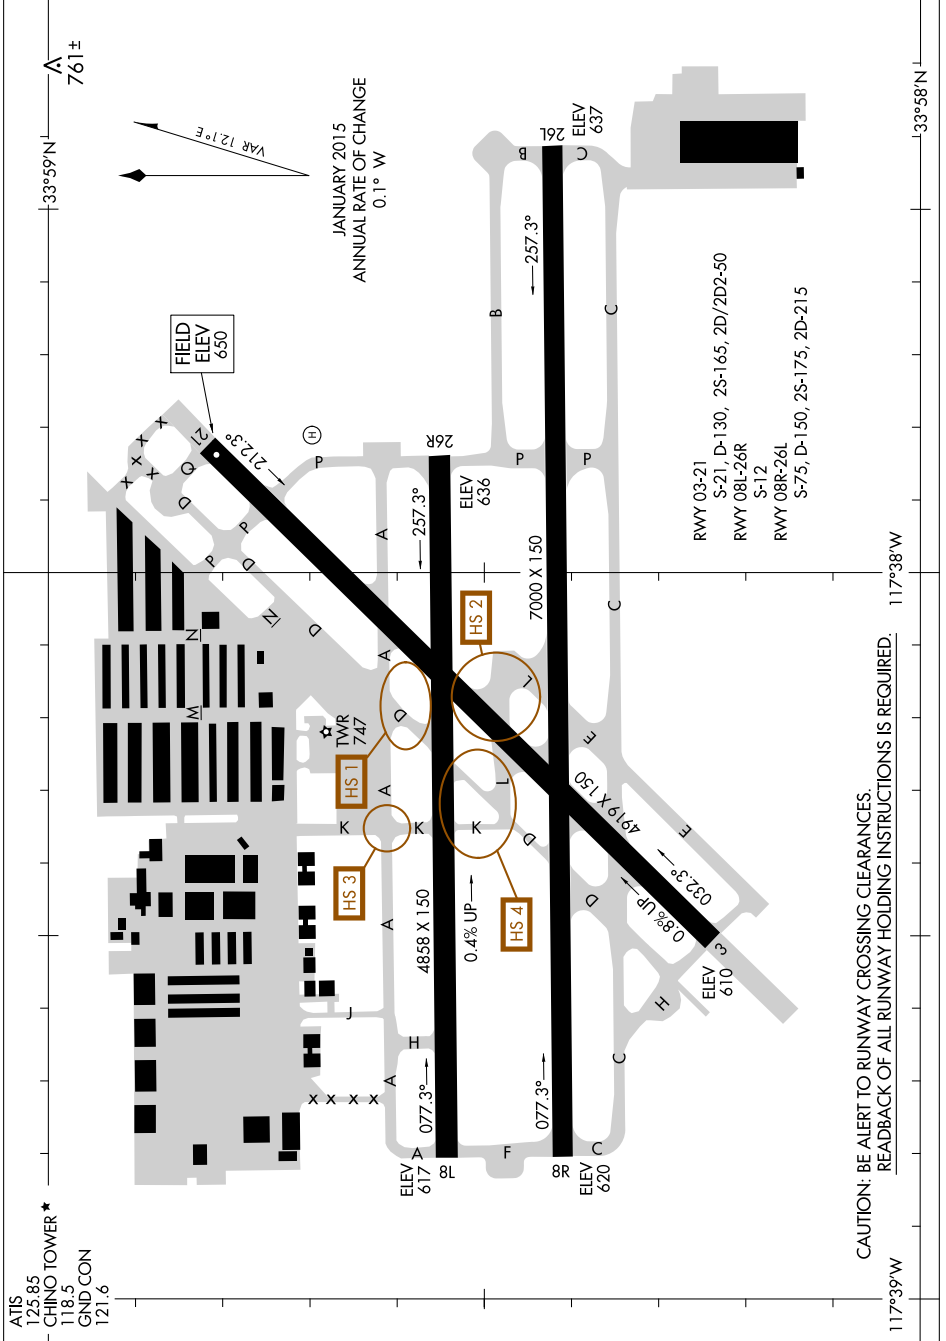

17005
AIRPORT DIAGRAM

AL-5599 (FAA)

CHINO (CNO)
 CHINO, CALIFORNIA

SW-3, 06 DEC 2018 to 03 JAN 2019

CAUTION: BE ALERT TO RUNWAY CROSSING CLEARANCES.
 READBACK OF ALL RUNWAY HOLDING INSTRUCTIONS IS REQUIRED.

17005
AIRPORT DIAGRAM

CHINO, CALIFORNIA
 CHINO (CNO)

SW-3, 06 DEC 2018 to 03 JAN 2019