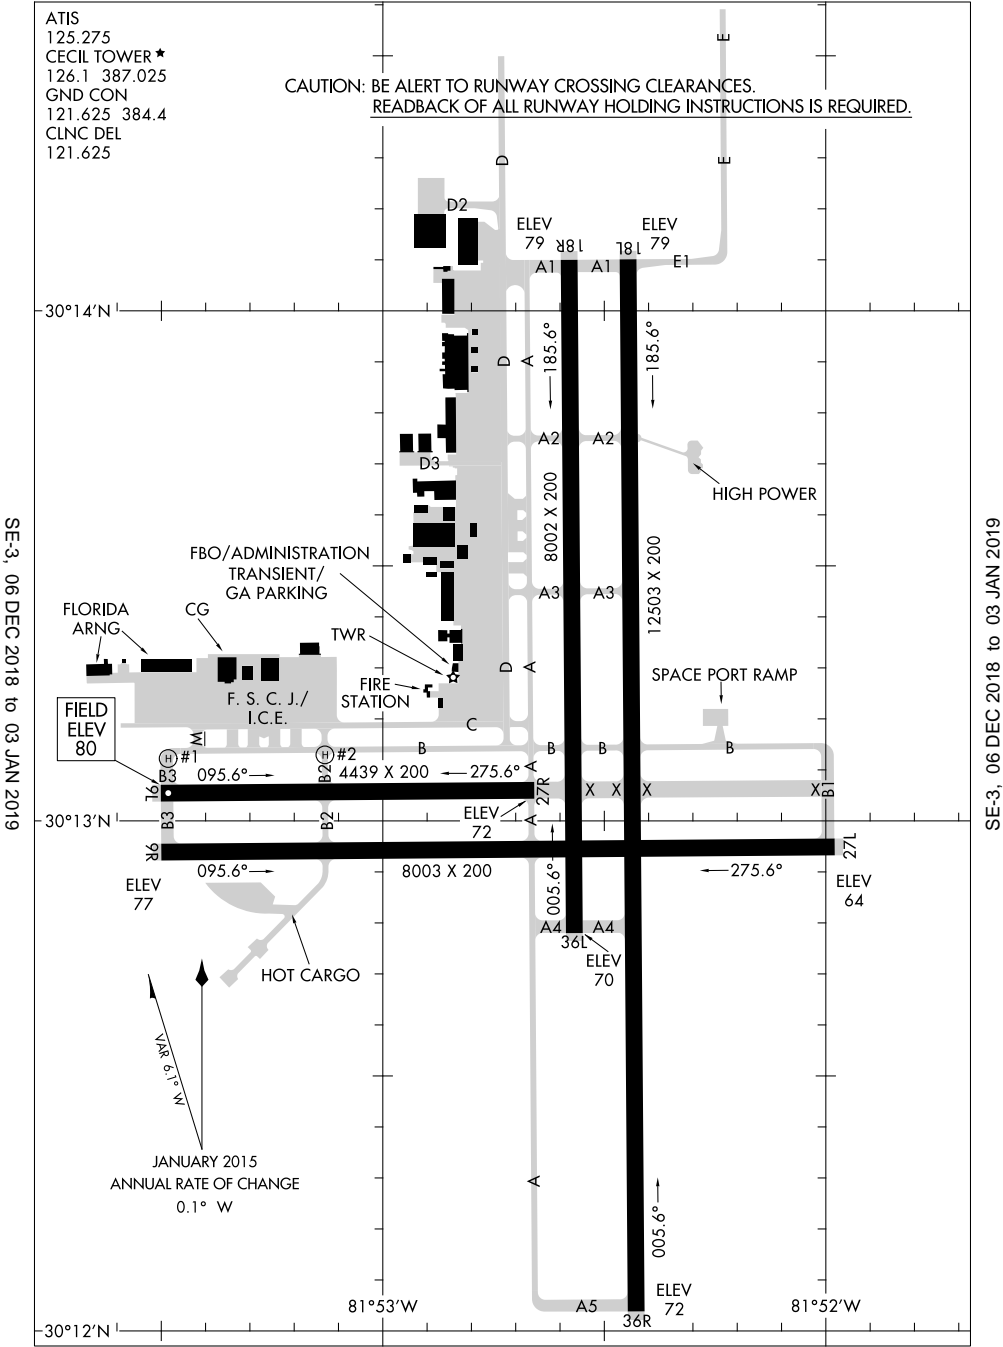

AIRPORT DIAGRAM

AL-998 (FAA)

CECIL (VQQ)
JACKSONVILLE, FLORIDA

ATIS
 125.275
 CECIL TOWER ★
 126.1 387.025
 GND CON
 121.625 384.4
 CLNC DEL
 121.625

CAUTION: BE ALERT TO RUNWAY CROSSING CLEARANCES.
READBACK OF ALL RUNWAY HOLDING INSTRUCTIONS IS REQUIRED.

SE-3, 06 DEC 2018 to 03 JAN 2019

SE-3, 06 DEC 2018 to 03 JAN 2019

AIRPORT DIAGRAM

JACKSONVILLE, FLORIDA
CECIL (VQQ)