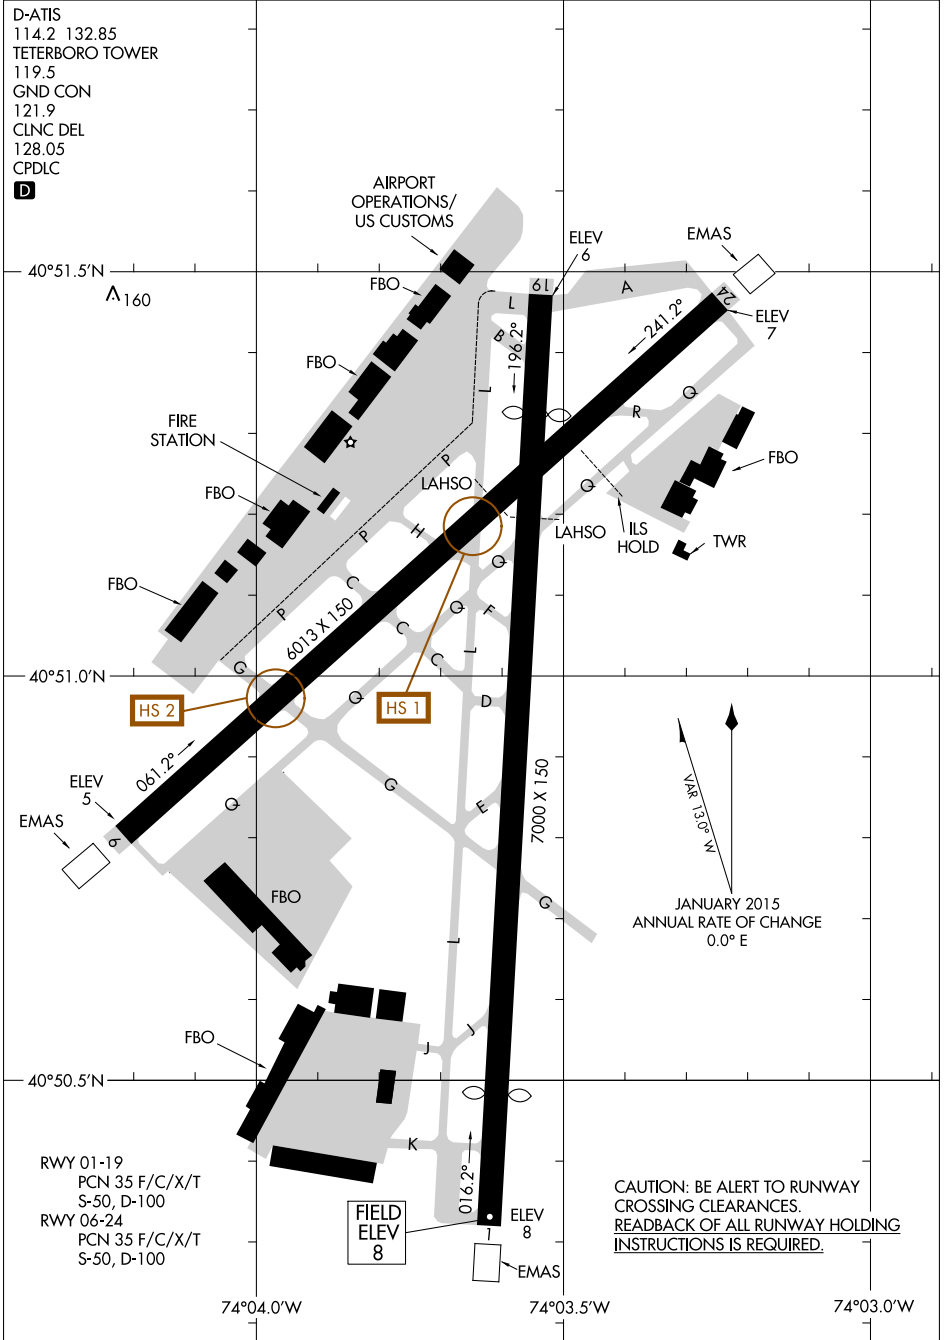

18312
AIRPORT DIAGRAM

AL-890 (FAA)

TETERBORO (TEB)
 TETERBORO, NEW JERSEY

D-ATIS
 114.2 132.85
 TETERBORO TOWER
 119.5
 GND CON
 121.9
 CLNC DEL
 128.05
 CPDLC

D

NE-2: 06 DEC 2018 to 03 JAN 2019

NE-2: 06 DEC 2018 to 03 JAN 2019

AIRPORT DIAGRAM
 18312

TETERBORO, NEW JERSEY
 TETERBORO (TEB)