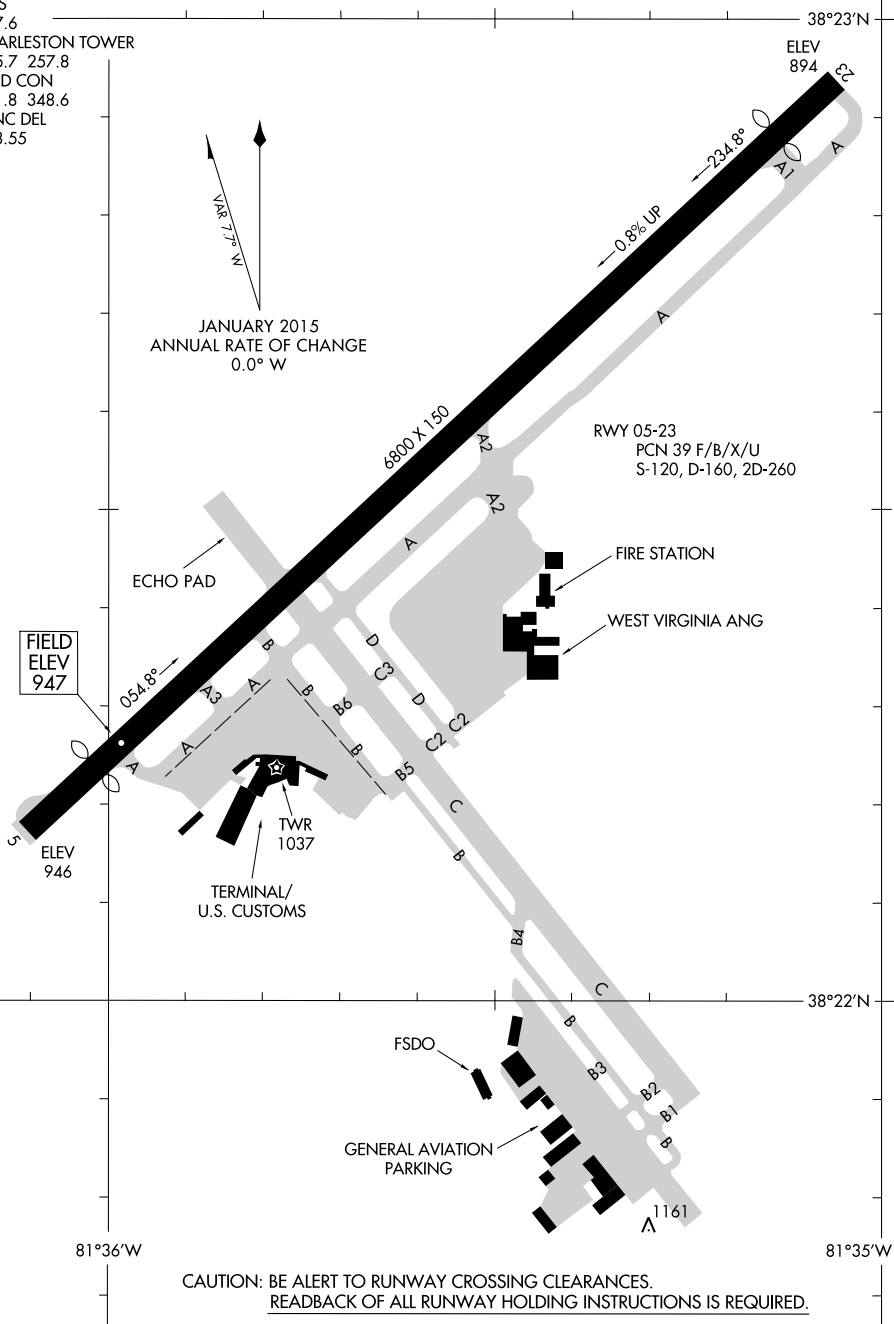

ATIS
127.6
CHARLESTON TOWER
125.7 257.8
GND CON
121.8 348.6
CLNC DEL
118.55

CAUTION: BE ALERT TO RUNWAY CROSSING CLEARANCES.
READBACK OF ALL RUNWAY HOLDING INSTRUCTIONS IS REQUIRED.

NE-4, 06 DEC 2018 to 03 JAN 2019

NE-4, 06 DEC 2018 to 03 JAN 2019