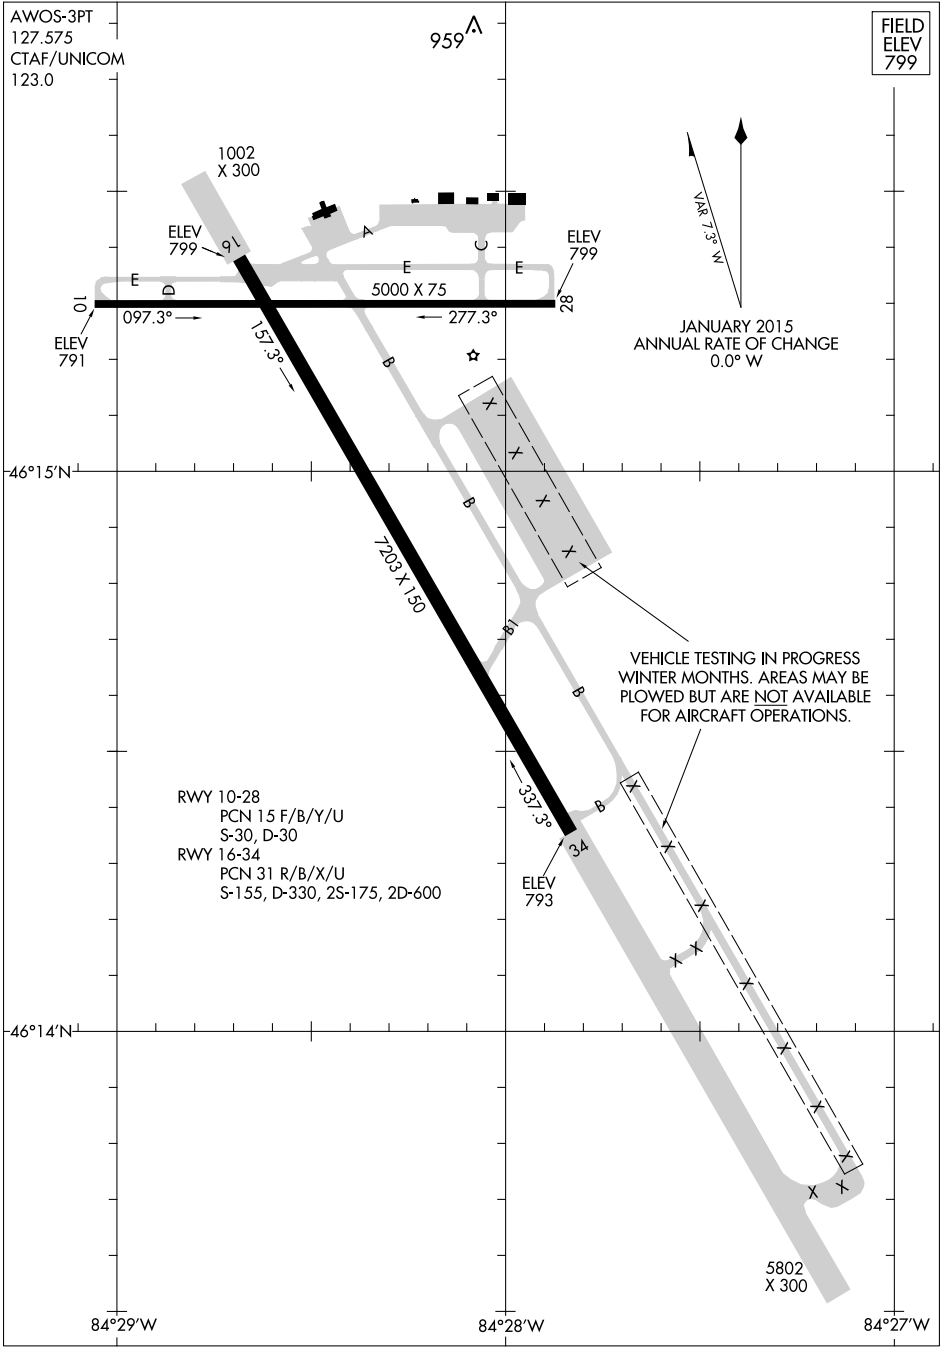

# AIRPORT DIAGRAM

CHIPPEWA COUNTY INTL (CIU)

SAULT STE MARIE, MICHIGAN

AL-810 (FAA)

AWOS-3PT  
127.575  
CTAF/UNICOM  
123.0

FIELD  
ELEV  
799

EC-1, 06 DEC 2018 to 03 JAN 2019

EC-1, 06 DEC 2018 to 03 JAN 2019

# AIRPORT DIAGRAM

17229

SAULT STE MARIE, MICHIGAN

CHIPPEWA COUNTY INTL (CIU)