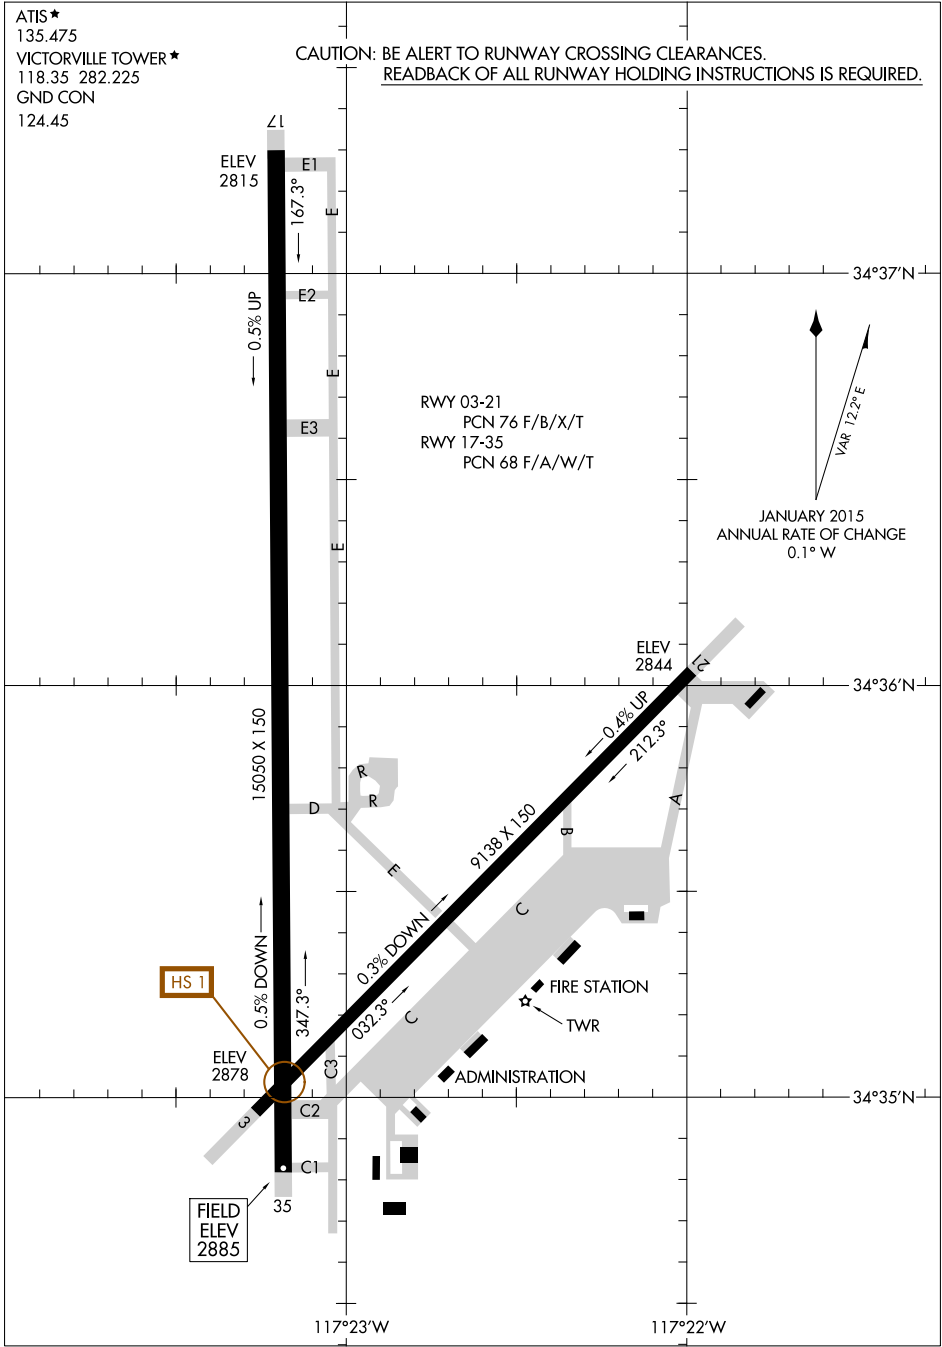

ATIS ★  
 135.475  
 VICTORVILLE TOWER ★  
 118.35 282.225  
 GND CON  
 124.45

CAUTION: BE ALERT TO RUNWAY CROSSING CLEARANCES.  
READBACK OF ALL RUNWAY HOLDING INSTRUCTIONS IS REQUIRED.

SW-3, 06 DEC 2018 to 03 JAN 2019

SW-3, 06 DEC 2018 to 03 JAN 2019