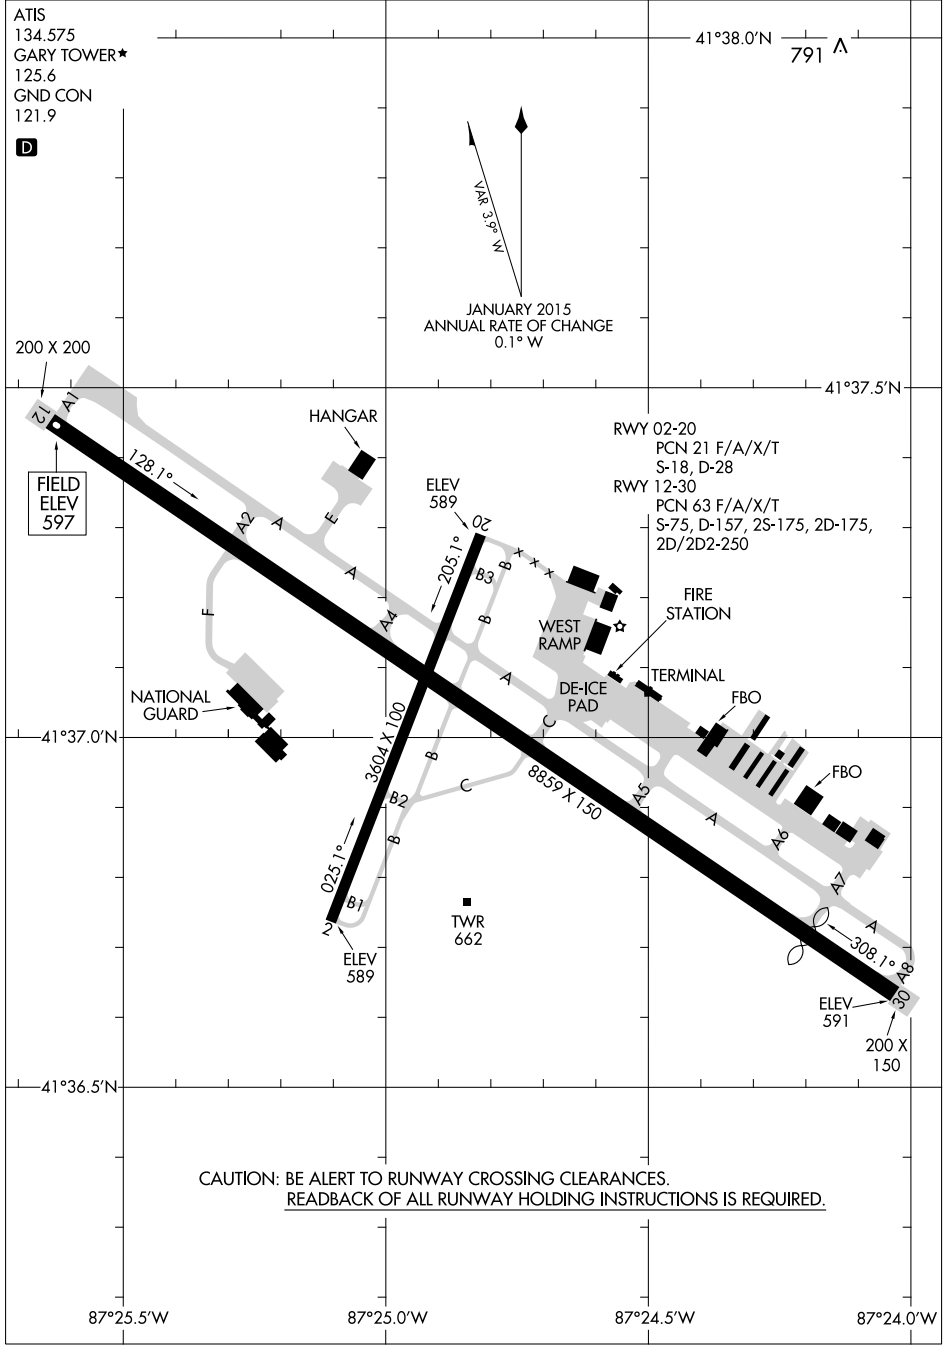

15344

AIRPORT DIAGRAM

GARY/CHICAGO INTL (GYY)
GARY, INDIANA

AL-748 (FAA)

EC-2. 06 DEC 2018 to 03 JAN 2019

EC-2. 06 DEC 2018 to 03 JAN 2019

AIRPORT DIAGRAM

15344

GARY, INDIANA
GARY/CHICAGO INTL (GYY)