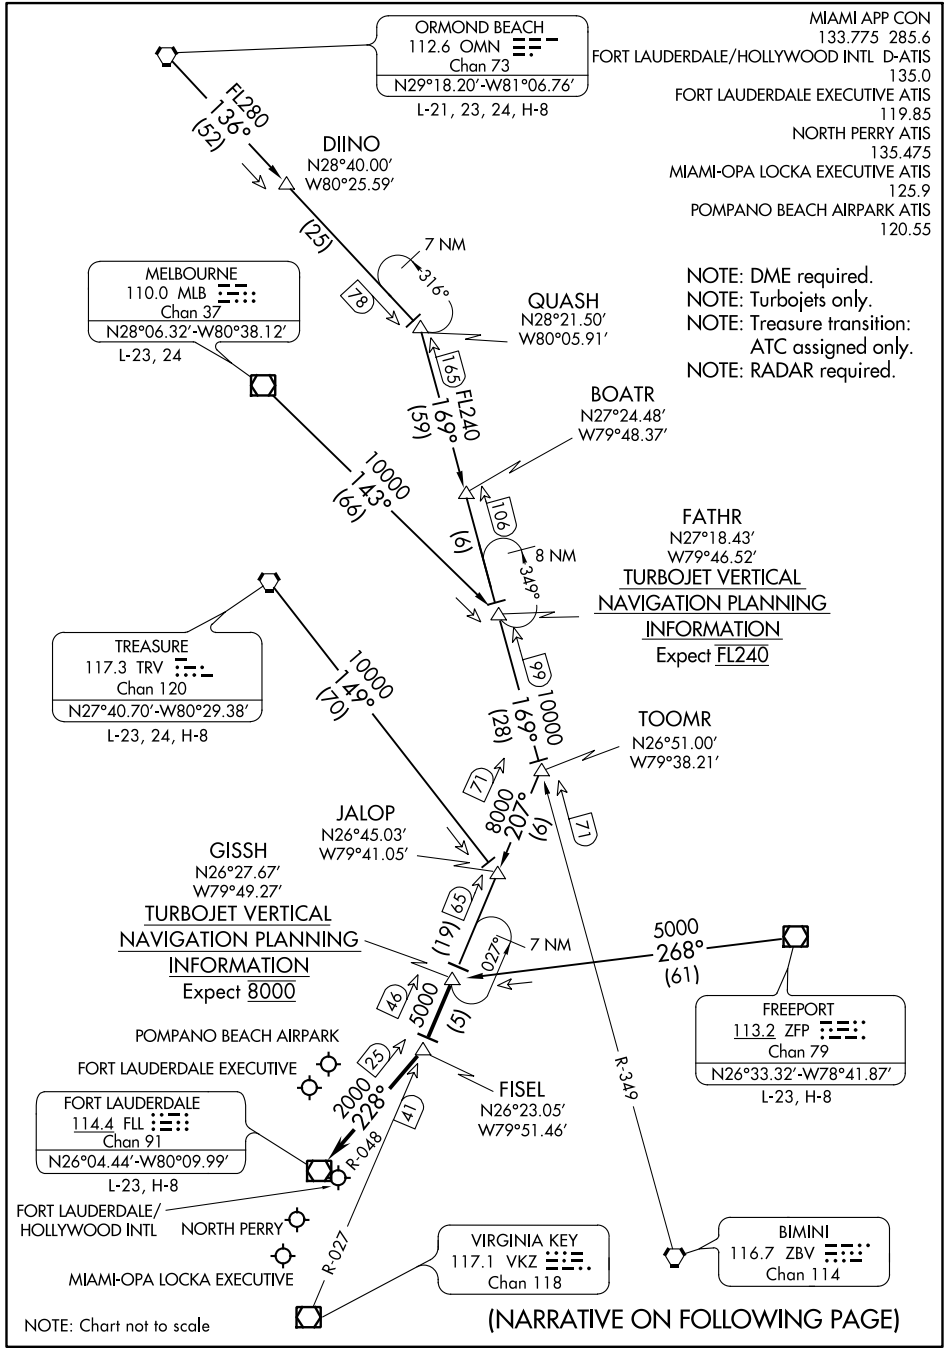

GISSH FIVE ARRIVAL

FORT LAUDERDALE, FLORIDA

NOTE: Chart not to scale

(NARRATIVE ON FOLLOWING PAGE)

SE-3: 06 DEC 2018 to 03 JAN 2019

SE-3: 06 DEC 2018 to 03 JAN 2019