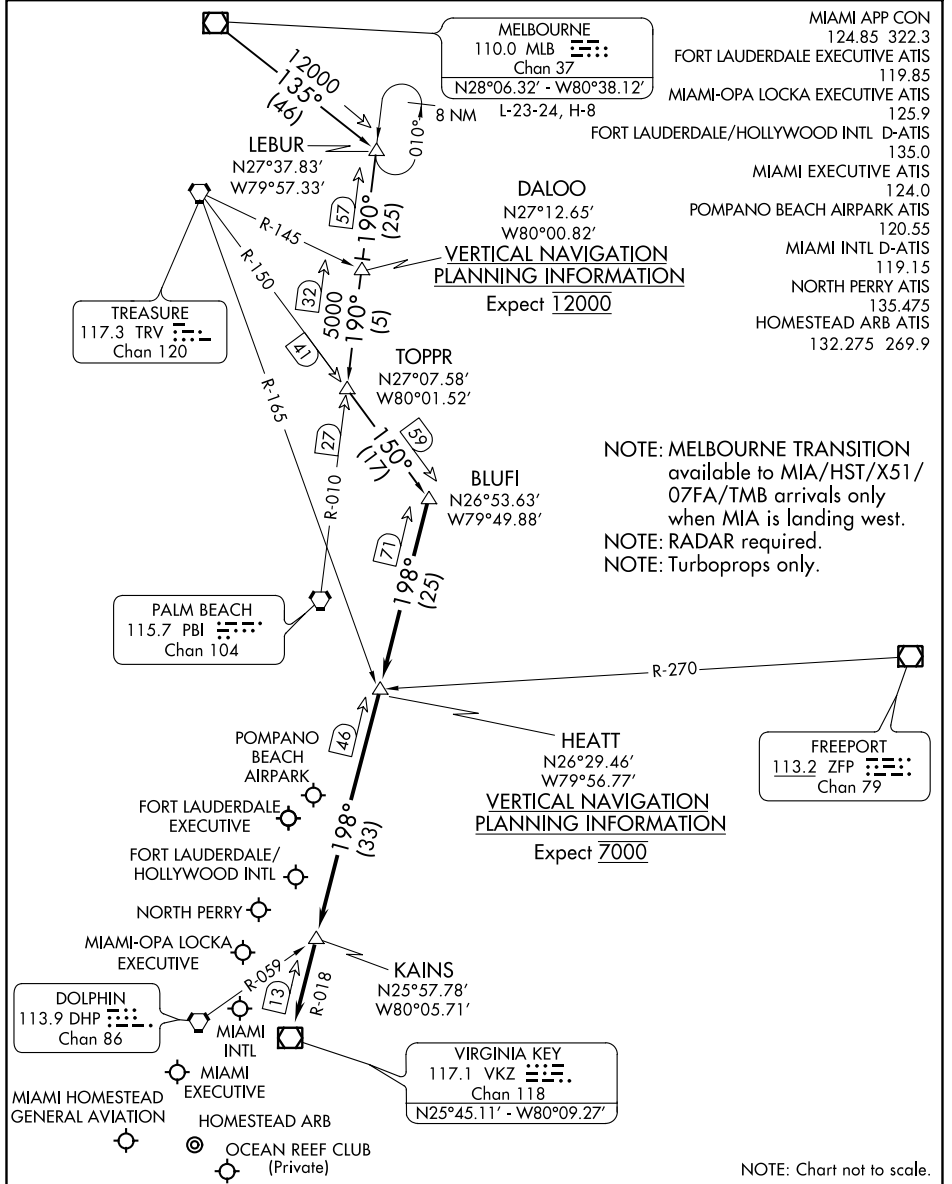

BLUF1 FOUR ARRIVAL

FORT LAUDERDALE, FLORIDA

SE-3, 06 DEC 2018 to 03 JAN 2019

SE-3, 06 DEC 2018 to 03 JAN 2019

MELBOURNE TRANSITION (MLB.BLUF14): From over MLB VOR/DME on MLB R-135 to LEBUR INT/MLB 46 DME, then on PBI R-010 to TOPPR INT/PBI 30 DME, then on TRV R-150 to BLUFI INT. Thence . . .
 . . . from over BLUFI INT/VKZ 71 DME on VKZ R-018 to HEATT INT/VKZ 46 DME, then on VKZ R-018 to KAINS INT, then on VKZ R-018 to VKZ VOR/DME. Expect RADAR vectors to final approach course after KAINS INT.

BLUF1 FOUR ARRIVAL

FORT LAUDERDALE, FLORIDA