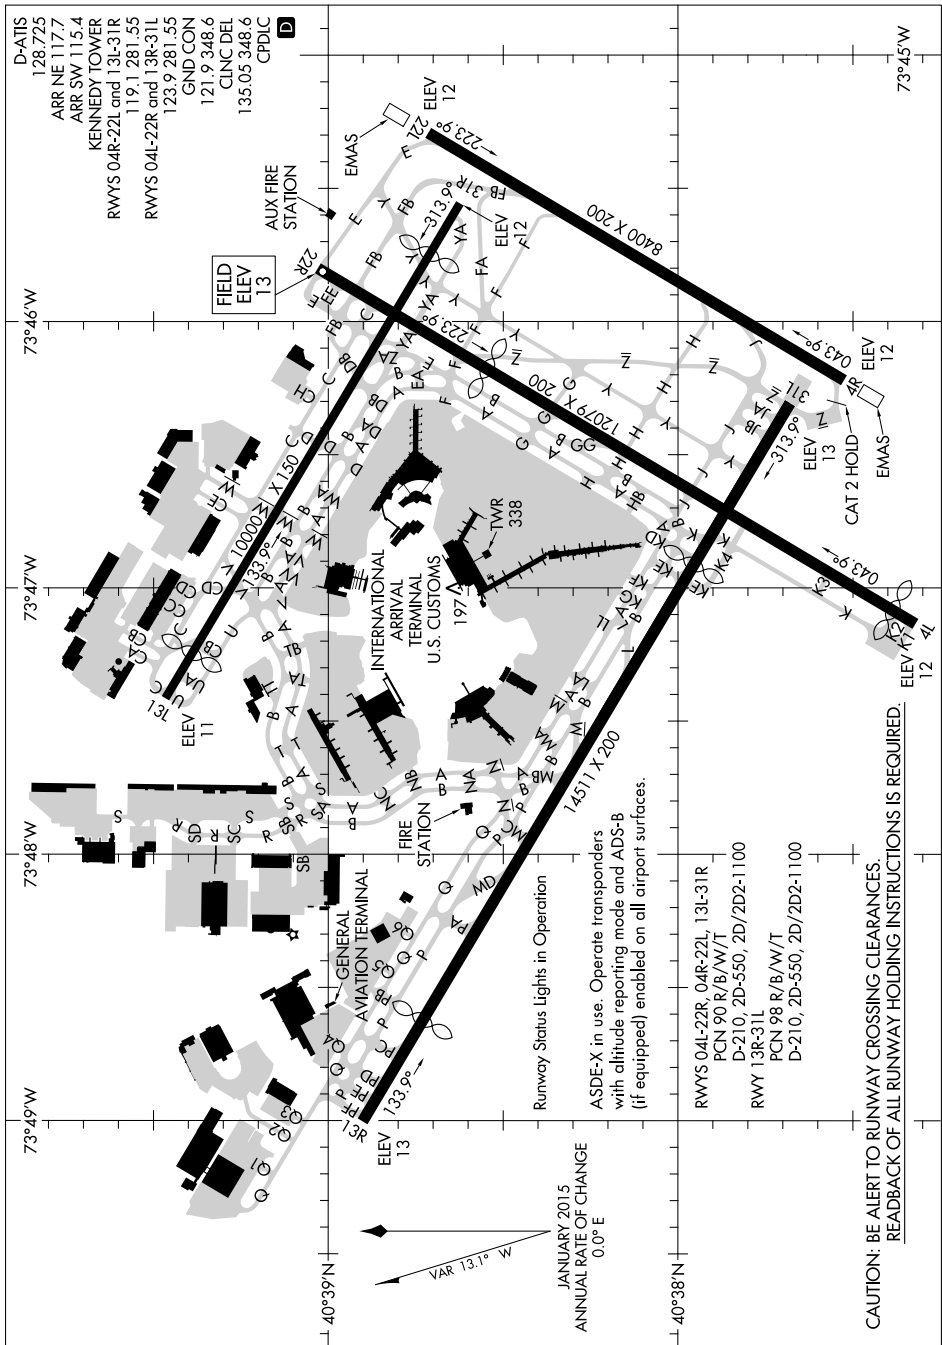

18200
AIRPORT DIAGRAM

JOHN F. KENNEDY INTL (JFK)
 NEW YORK, NEW YORK

AL-610 (FAA)

NE-2, 06 DEC 2018 to 03 JAN 2019

NE-2, 06 DEC 2018 to 03 JAN 2019

18200
AIRPORT DIAGRAM

NEW YORK, NEW YORK
 JOHN F. KENNEDY INTL (JFK)

CAUTION: BE ALERT TO RUNWAY CROSSING CLEARANCES.
 READBACK OF ALL RUNWAY HOLDING INSTRUCTIONS IS REQUIRED.

JANUARY 2015
 ANNUAL RATE OF CHANGE
 0.0° E
 VAR 13.1° W