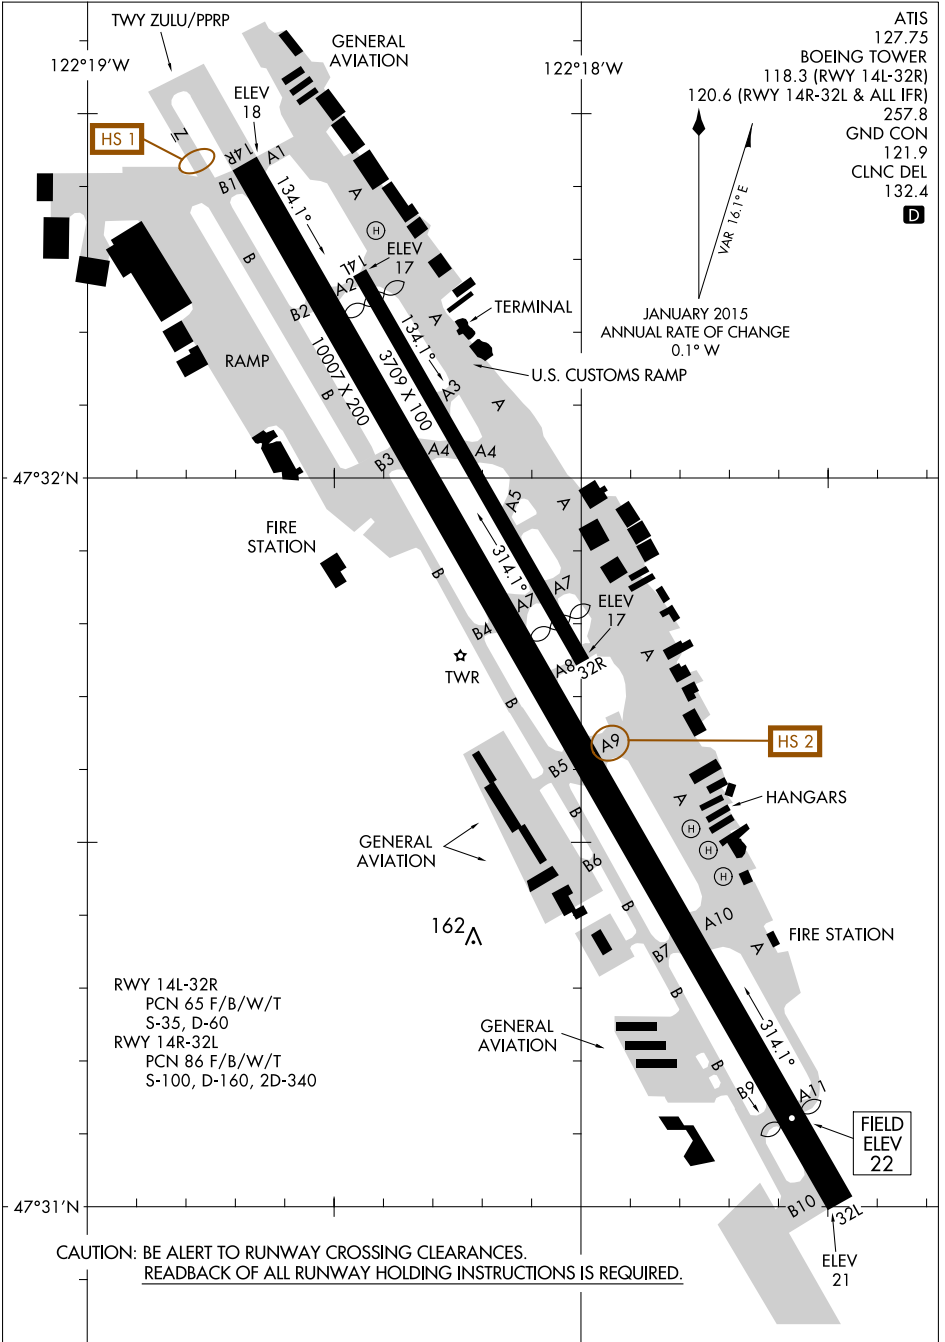

# AIRPORT DIAGRAM

AL-384 (FAA)

BOEING FIELD/KING COUNTY INTL (BFI)  
SEATTLE, WASHINGTON

NW-1, 06 DEC 2018 to 03 JAN 2019

NW-1, 06 DEC 2018 to 03 JAN 2019

# AIRPORT DIAGRAM

SEATTLE, WASHINGTON  
BOEING FIELD/KING COUNTY INTL (BFI)