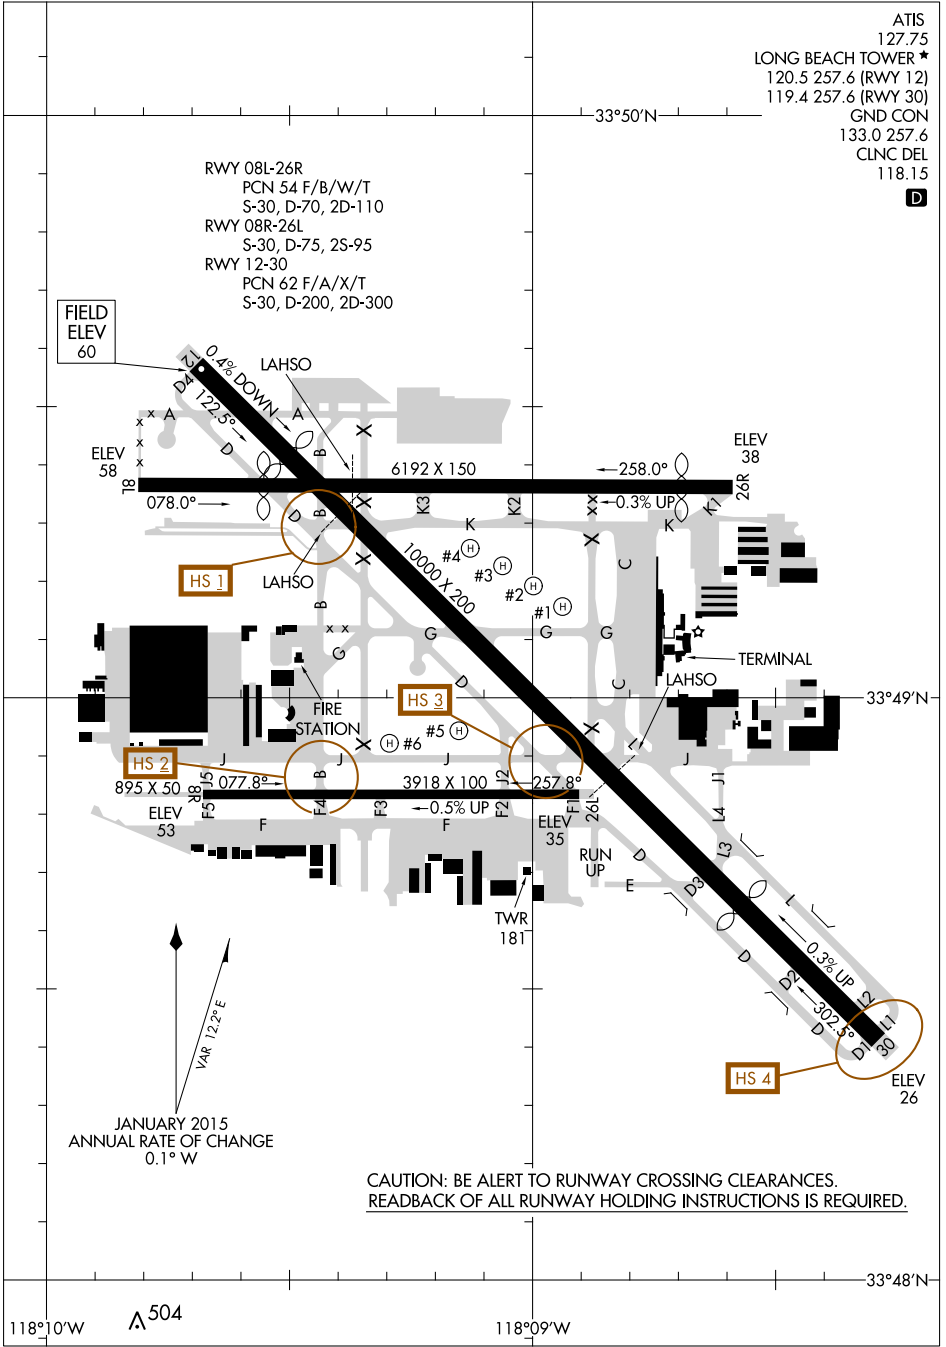

18312  
**AIRPORT DIAGRAM**

**LONG BEACH/DAUGHERTY FIELD/ (LGB)**  
LONG BEACH, CALIFORNIA

AL-236 (FAA)

SW-3, 06 DEC 2018 to 03 JAN 2019

SW-3, 06 DEC 2018 to 03 JAN 2019

18312  
**AIRPORT DIAGRAM**

**LONG BEACH, CALIFORNIA**  
**LONG BEACH/DAUGHERTY FIELD/ (LGB)**