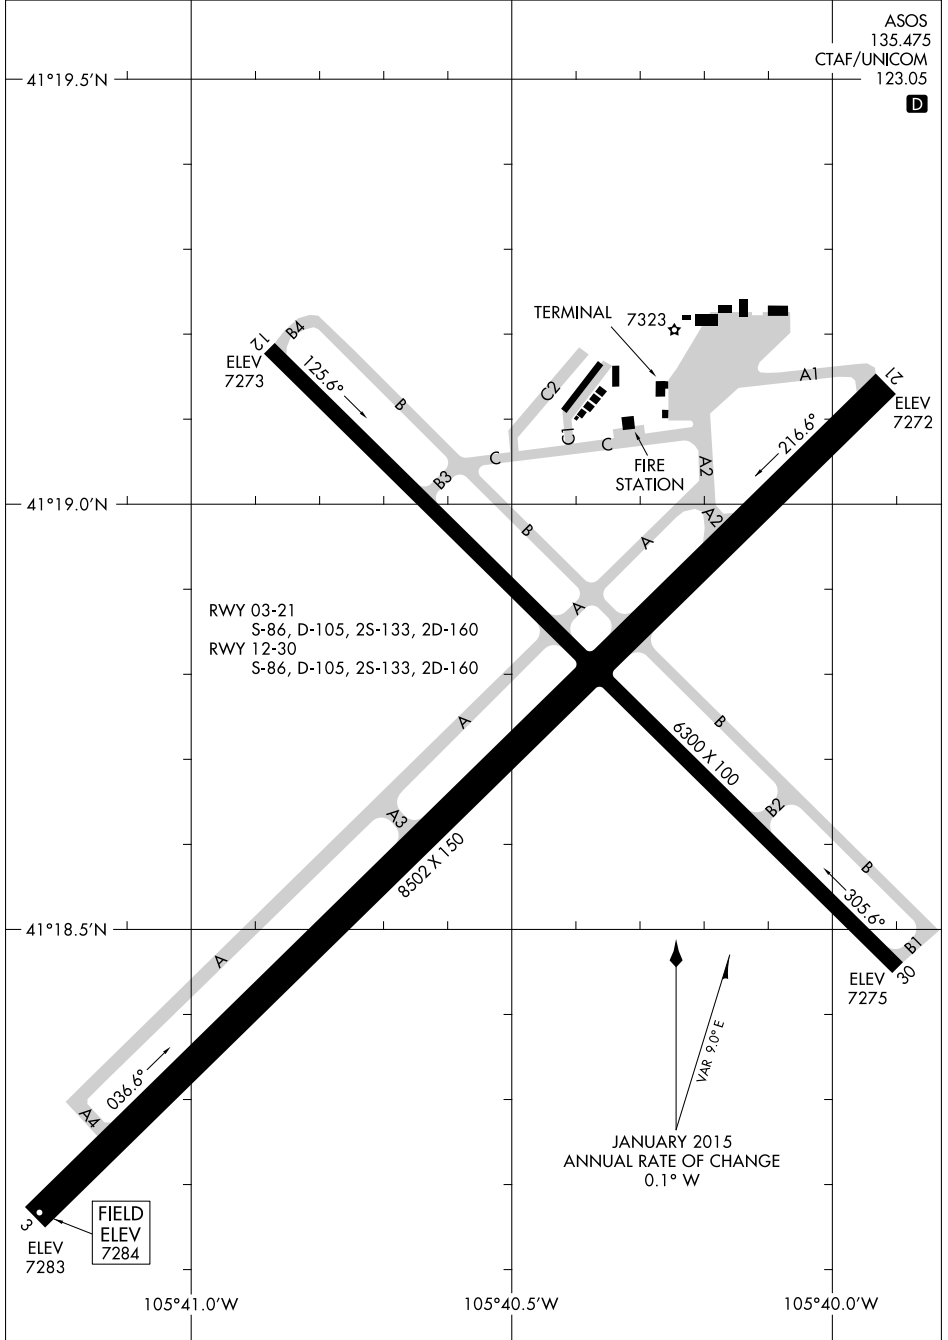

18312

# AIRPORT DIAGRAM

AL-225 (FAA)

LARAMIE RGNL (LAR)  
LARAMIE, WYOMING

ASOS  
135.475  
CTAF/UNICOM  
123.05

**D**

NW-1, 06 DEC 2018 to 03 JAN 2019

NW-1, 06 DEC 2018 to 03 JAN 2019

# AIRPORT DIAGRAM

18312

LARAMIE, WYOMING  
LARAMIE RGNL (LAR)