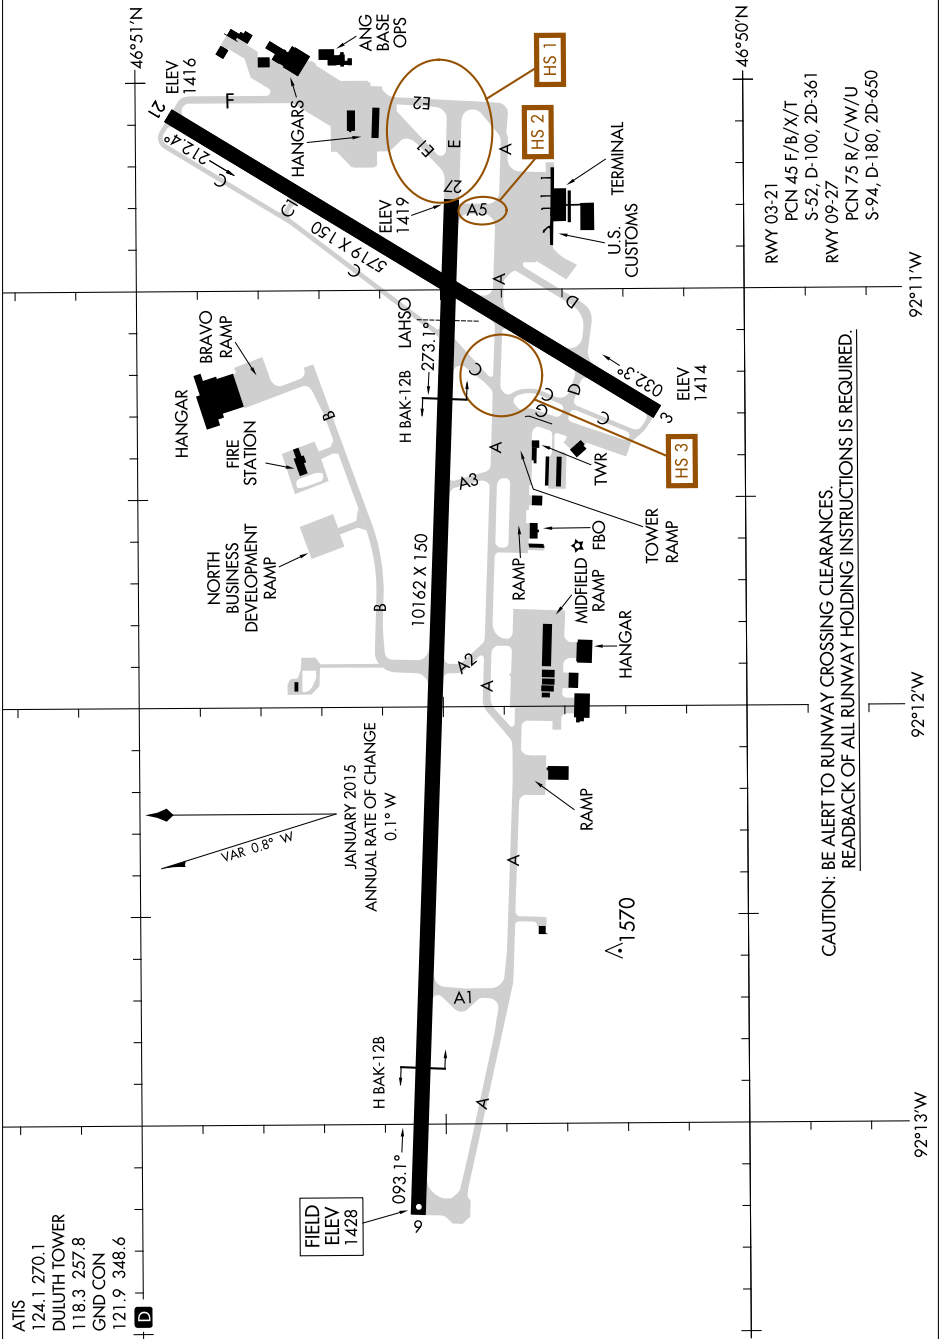

AIRPORT DIAGRAM

AL-125 (FAA)

DULUTH INTL (DLH)
DULUTH, MINNESOTA

NC-1, 06 DEC 2018 to 03 JAN 2019

CAUTION: BE ALERT TO RUNWAY CROSSING CLEARANCES.
READBACK OF ALL RUNWAY HOLDING INSTRUCTIONS IS REQUIRED.

AIRPORT DIAGRAM

DULUTH, MINNESOTA
DULUTH INTL (DLH)

NC-1, 06 DEC 2018 to 03 JAN 2019