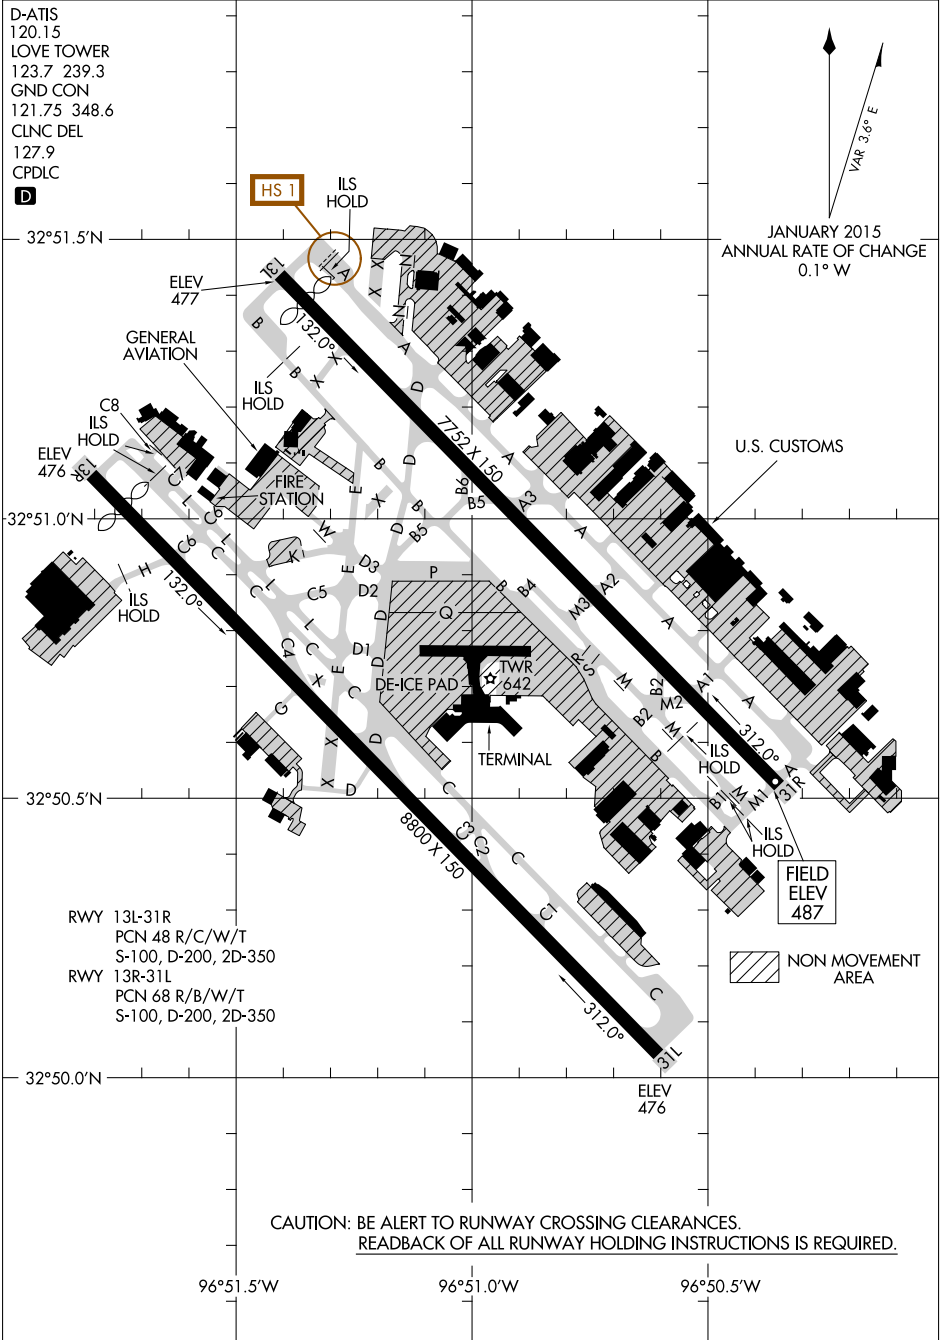

18312  
**AIRPORT DIAGRAM**

AL-106 (FAA)

**DALLAS LOVE FIELD (DAL)**  
 DALLAS, TEXAS

D-ATIS  
 120.15  
 LOVE TOWER  
 123.7 239.3  
 GND CON  
 121.75 348.6  
 CLNC DEL  
 127.9  
 CPDLC  
**D**

JANUARY 2015  
 ANNUAL RATE OF CHANGE  
 0.1° W

SC-2. 06 DEC 2018 to 03 JAN 2019

SC-2. 06 DEC 2018 to 03 JAN 2019

**CAUTION: BE ALERT TO RUNWAY CROSSING CLEARANCES.  
 READBACK OF ALL RUNWAY HOLDING INSTRUCTIONS IS REQUIRED.**