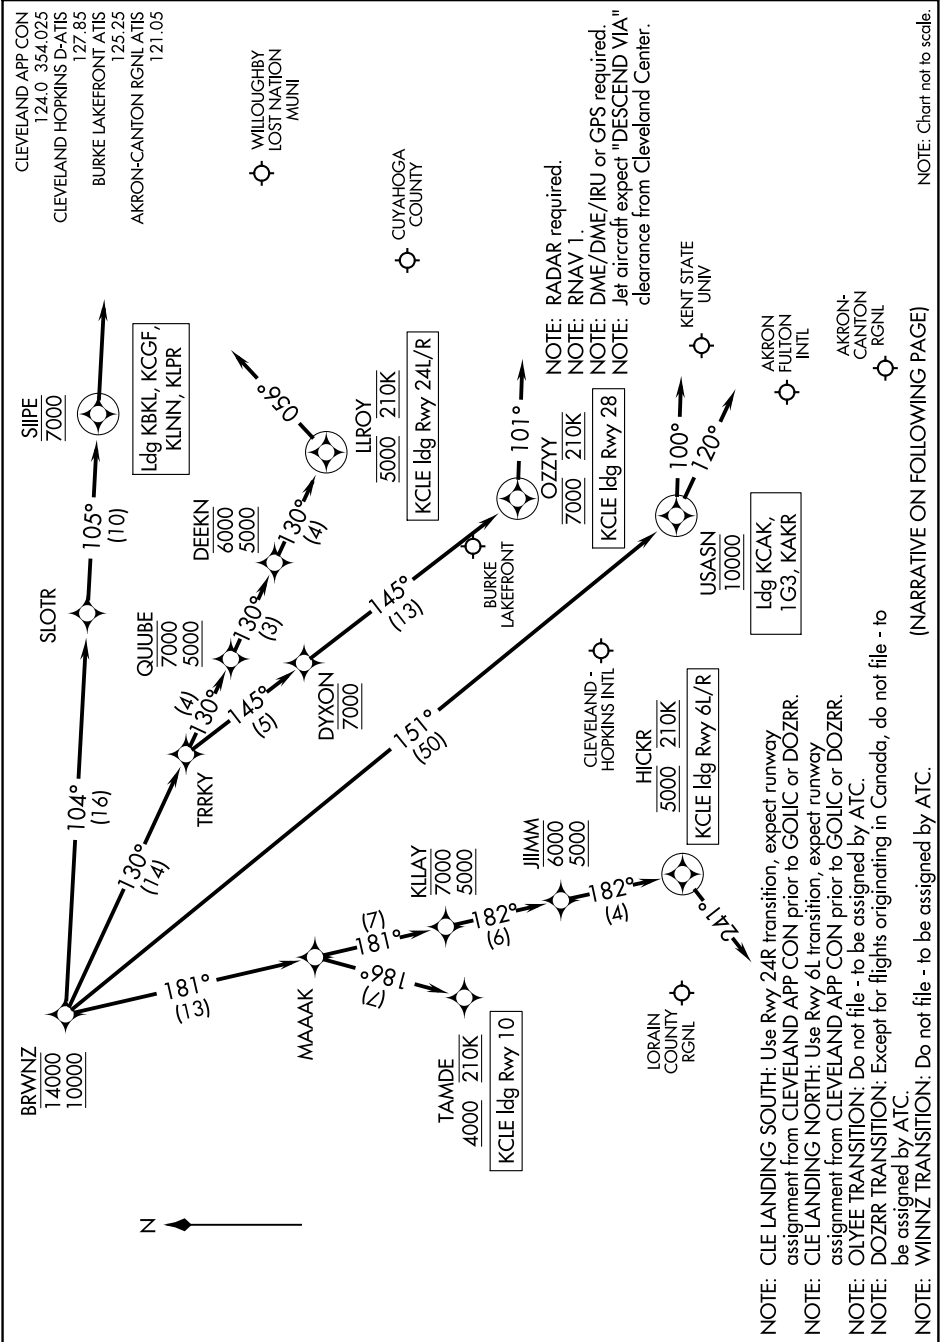

BRWNZ ONE ARRIVAL (RNAV) Arrival Routes

CLEVELAND, OHIO

EC-2: 06 DEC 2018 to 03 JAN 2019

NOTE: Chart not to scale.

(NARRATIVE ON FOLLOWING PAGE)

Do not file - to be assigned by ATC.

Do not file - to be assigned by ATC.

Do not file - to be assigned by ATC.

BRWNZ ONE ARRIVAL (RNAV) Arrival Routes

CLEVELAND, OHIO

EC-2: 06 DEC 2018 to 03 JAN 2019

NOTE: CLE LANDING SOUTH: Use Rwy 24R transition, expect runway assignment from CLEVELAND APP CON prior to GOLIC or DOZRR.

NOTE: CLE LANDING NORTH: Use Rwy 6L transition, expect runway assignment from CLEVELAND APP CON prior to GOLIC or DOZRR.

NOTE: OLYEE TRANSITION: Do not file - to be assigned by ATC.

NOTE: DOZRR TRANSITION: Except for flights originating in Canada, do not file - to be assigned by ATC.

NOTE: WINNZ TRANSITION: Do not file - to be assigned by ATC.