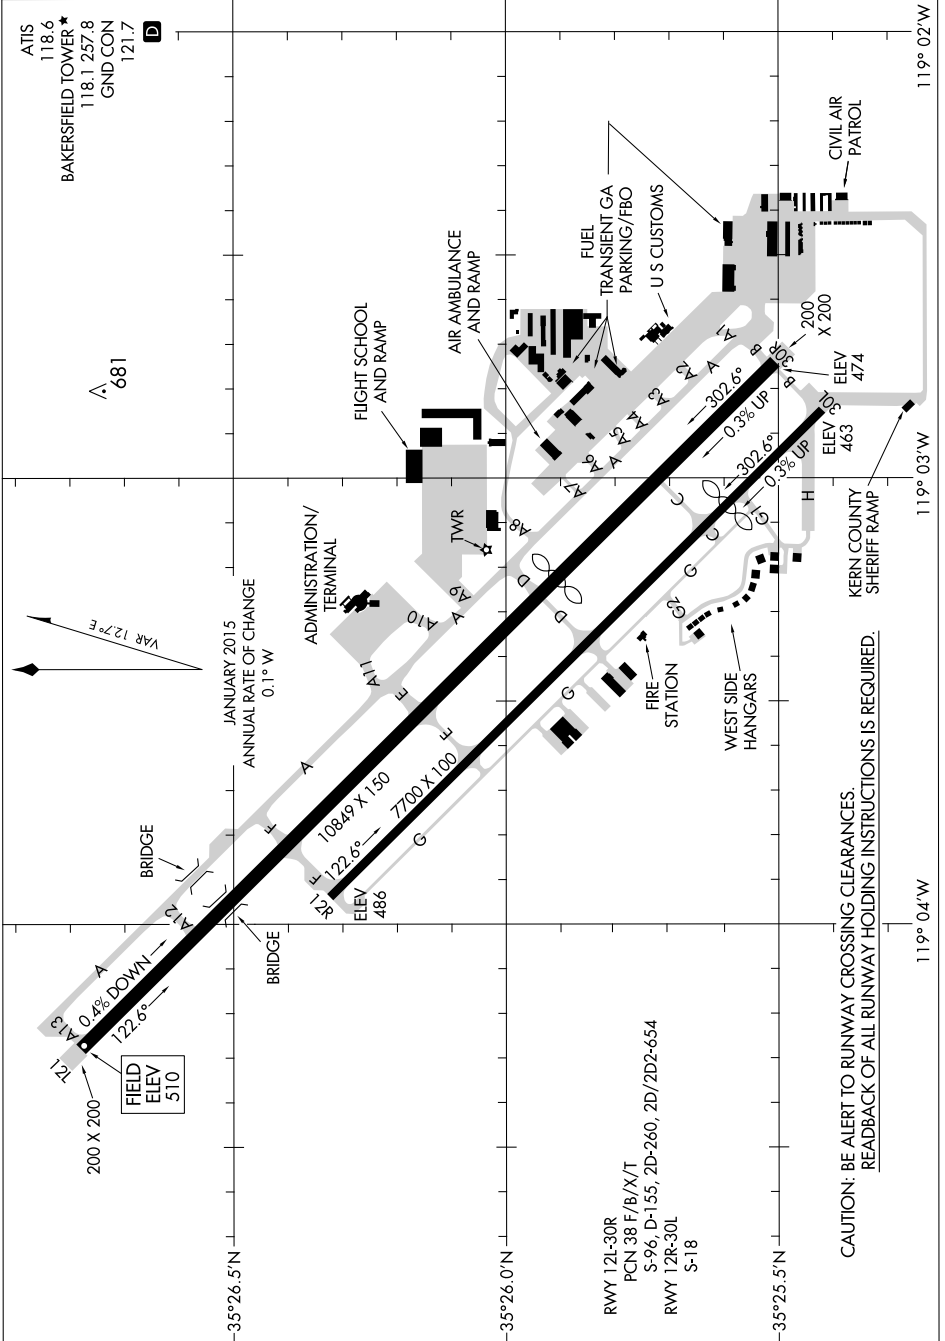

# AIRPORT DIAGRAM

AL-36 (FAA)

MEADOWS FIELD (BFL)  
BAKERSFIELD, CALIFORNIA

SW-3, 06 DEC 2018 to 03 JAN 2019

SW-3, 06 DEC 2018 to 03 JAN 2019

# AIRPORT DIAGRAM

BAKERSFIELD, CALIFORNIA  
MEADOWS FIELD (BFL)