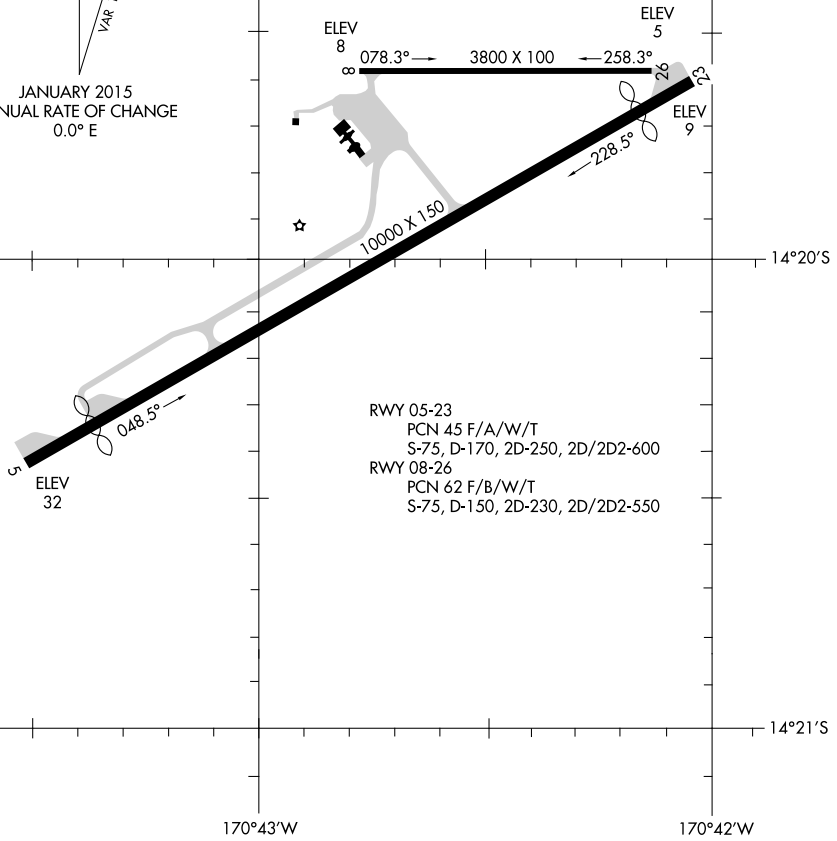

17341

AIRPORT DIAGRAM

PAGO PAGO INTL (PPG) (NSTU)
PAGO PAGO, AS

AL-5018 (FAA)

AWOS-3PT
127.925
CTAF 122.9

1281±
A

FIELD
ELEV
32

PAC, 08 NOV 2018 to 03 JAN 2019