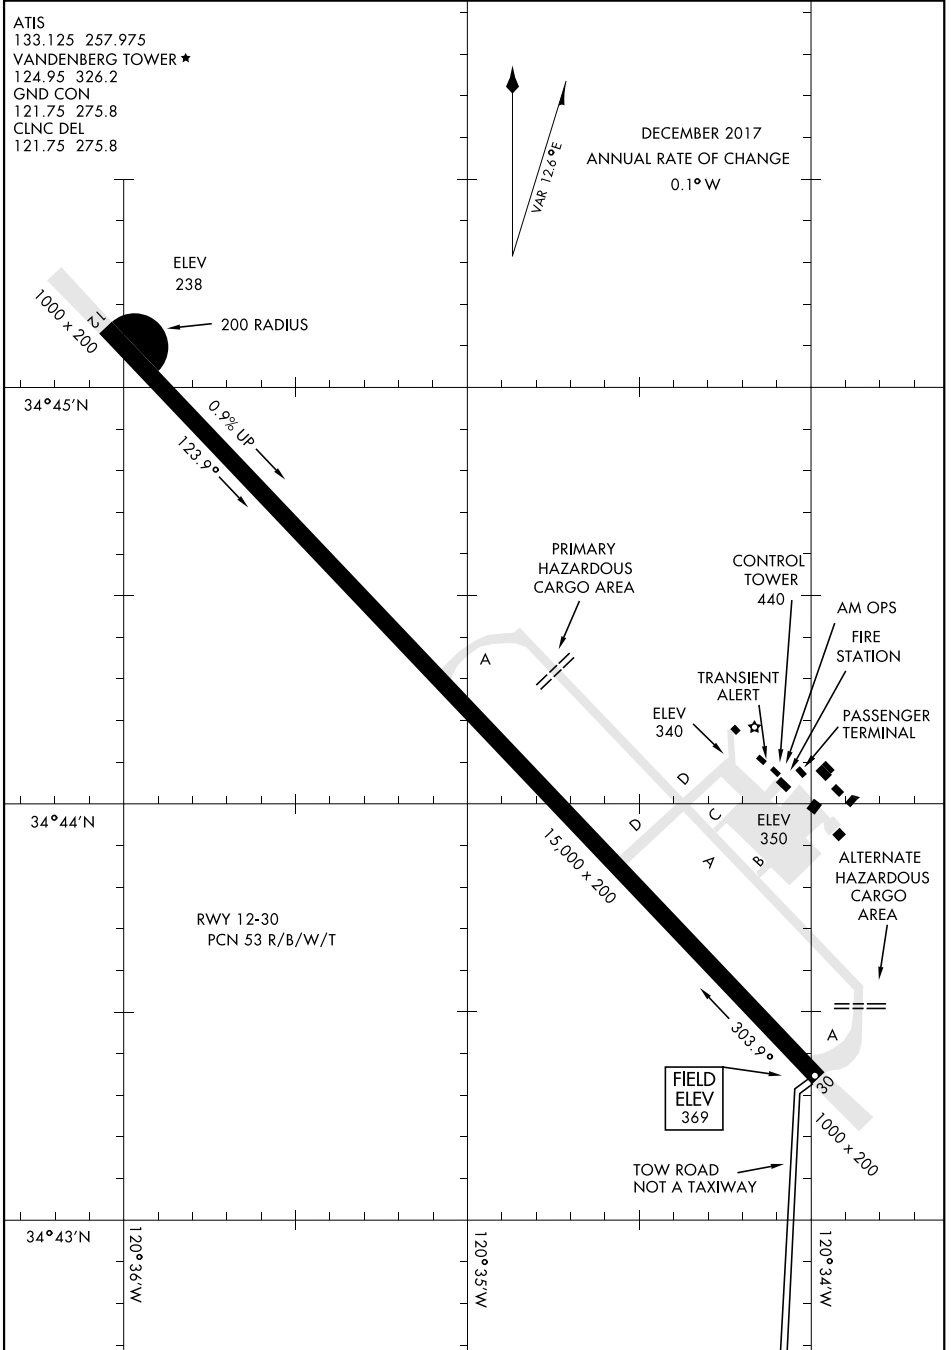

# AIRPORT DIAGRAM

AFD-770 [USAF]

VANDENBERG AFB (KVBG)

LOMPOC, CALIFORNIA

ATIS  
 133.125 257.975  
 VANDENBERG TOWER ★  
 124.95 326.2  
 GND CON  
 121.75 275.8  
 CLNC DEL  
 121.75 275.8

DECEMBER 2017  
 ANNUAL RATE OF CHANGE  
 0.1° W

SW-3, 08 NOV 2018 to 06 DEC 2018

SW-3, 08 NOV 2018 to 06 DEC 2018

# AIRPORT DIAGRAM

LOMPOC, CALIFORNIA  
VANDENBERG AFB (KVBG)