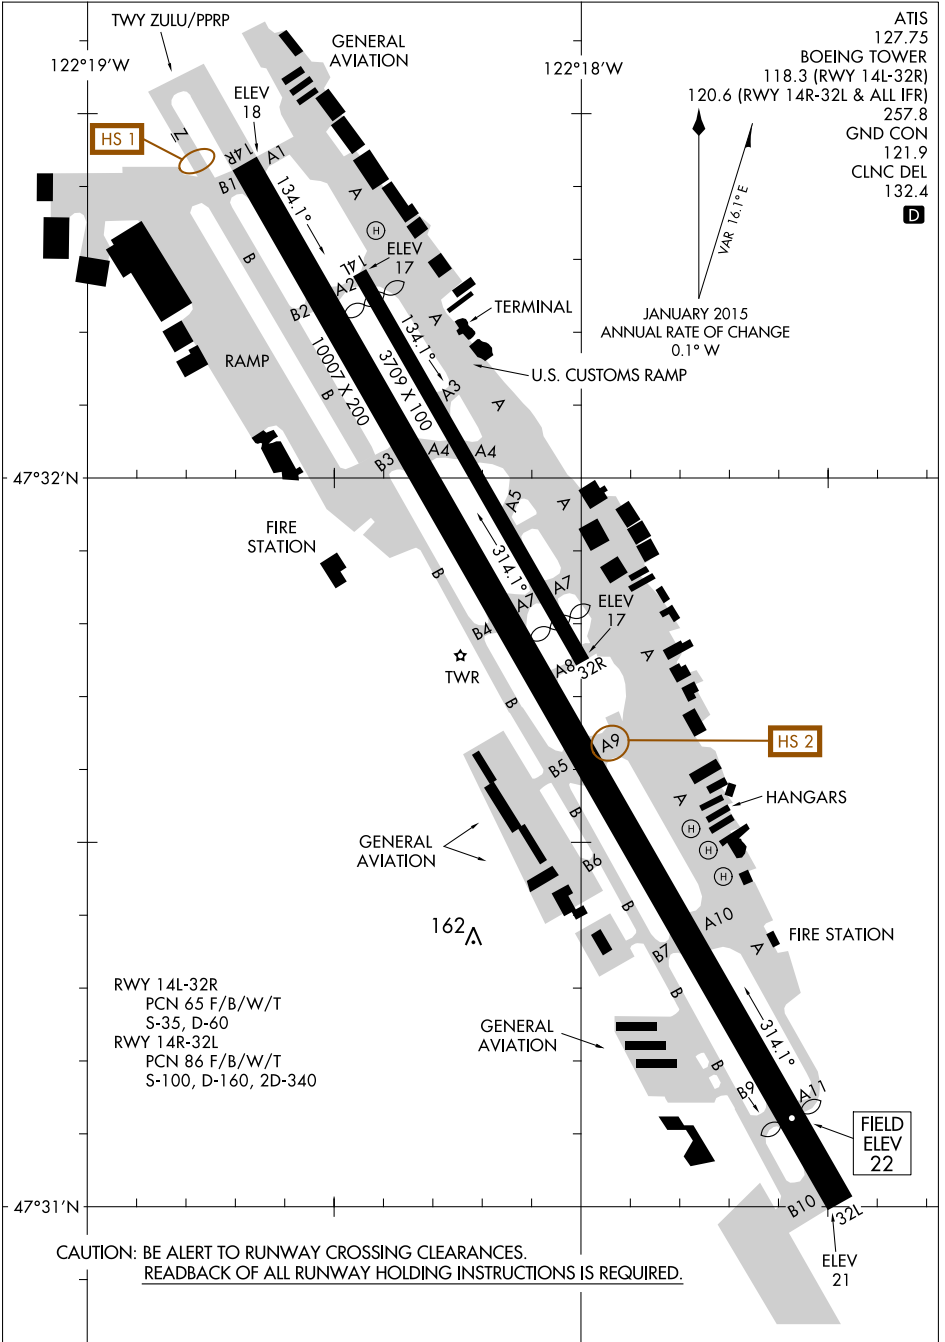

AIRPORT DIAGRAM

AL-384 (FAA)

BOEING FIELD/KING COUNTY INTL (BFI)
SEATTLE, WASHINGTON

NW-1, 08 NOV 2018 to 06 DEC 2018

NW-1, 08 NOV 2018 to 06 DEC 2018

AIRPORT DIAGRAM

SEATTLE, WASHINGTON
BOEING FIELD/KING COUNTY INTL (BFI)