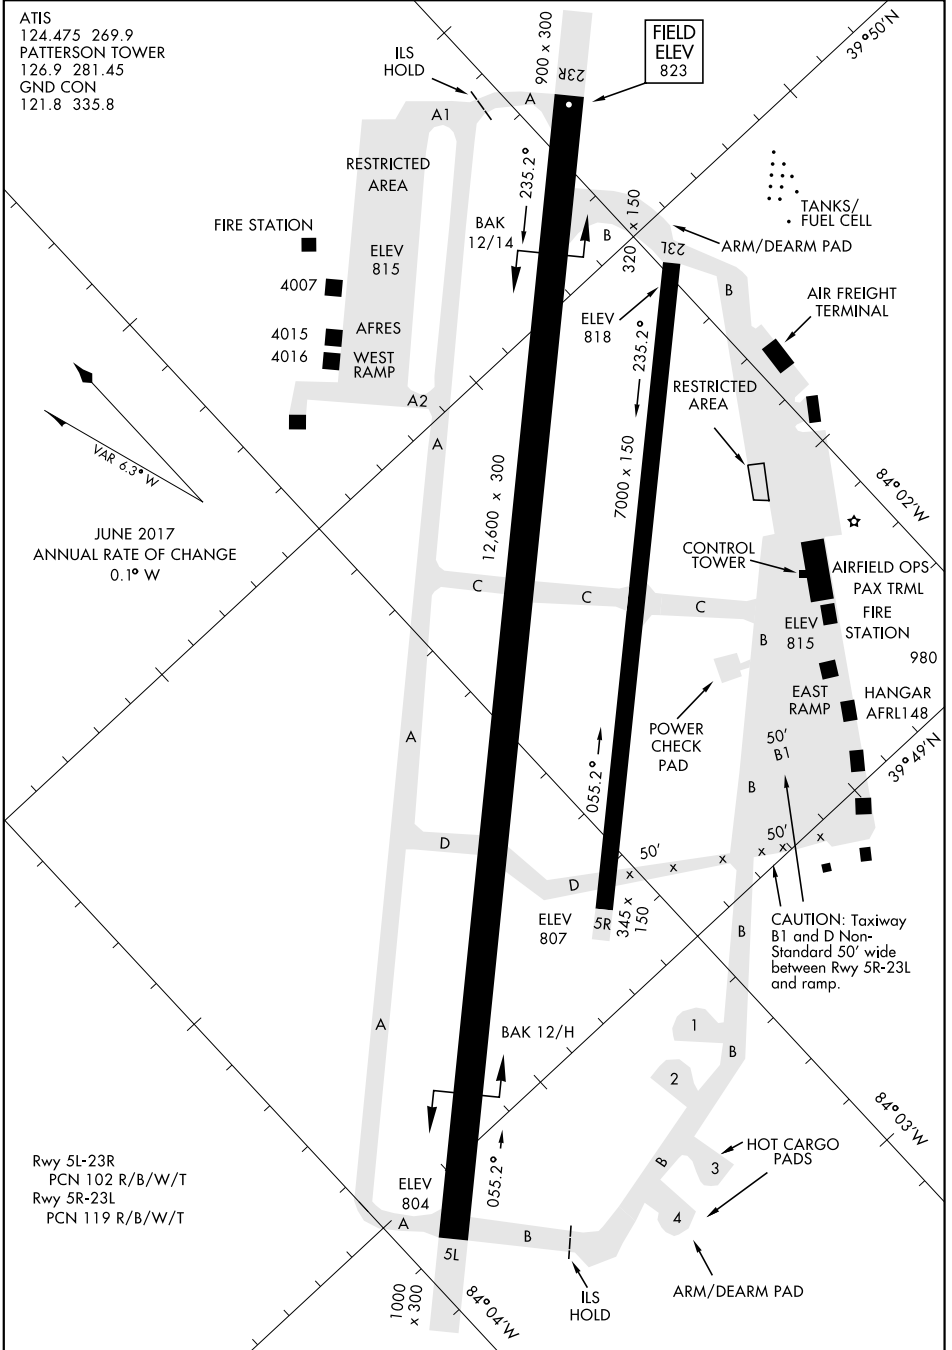

# AIRPORT DIAGRAM

ATIS 124.475 269.9  
 PATTERSON TOWER 126.9 281.45  
 GND CON 121.8 335.8

EC-2: 08 NOV 2018 to 06 DEC 2018

EC-2: 08 NOV 2018 to 06 DEC 2018

# AIRPORT DIAGRAM