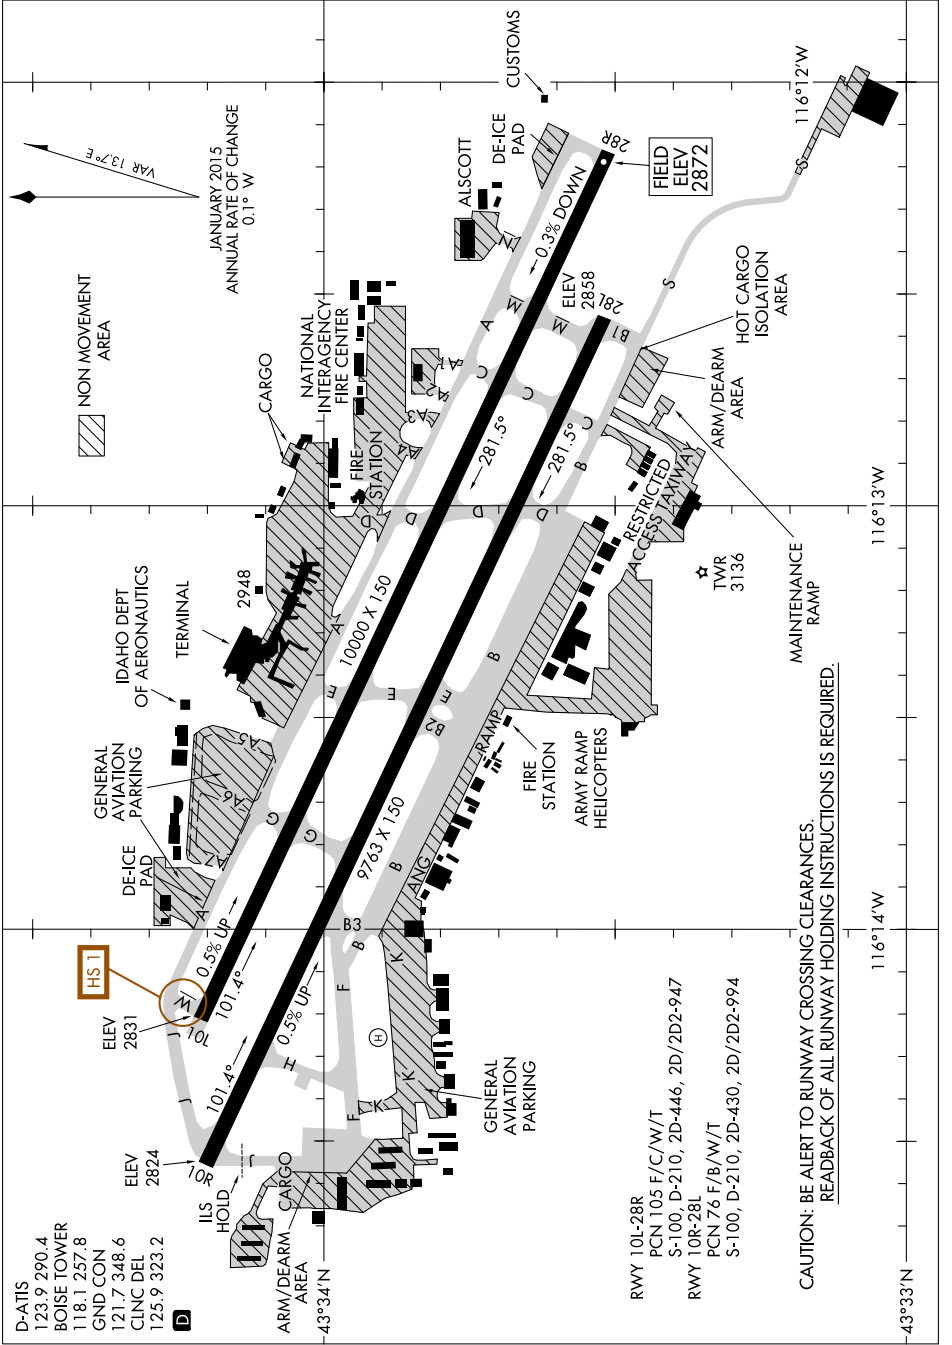

18144 AIRPORT DIAGRAM BOISE AIR TERMINAL/GOWEN FIELD (BOI) BOISE, IDAHO

AL-57 (FAA)

BOISE, IDAHO

NW-1, 08 NOV 2018 to 06 DEC 2018

NW-1, 08 NOV 2018 to 06 DEC 2018

AIRPORT DIAGRAM

BOISE, IDAHO BOISE AIR TERMINAL/GOWEN FIELD (BOI)

CAUTION: BE ALERT TO RUNWAY CROSSING CLEARANCES.  
 READBACK OF ALL RUNWAY HOLDING INSTRUCTIONS IS REQUIRED.

- D-ATIS 123.9 290.4
- BOISE TOWER 118.1 257.8
- GND CON 121.7 348.6
- CLNC DEL 125.9 323.2

- RWY 10L-28R PCN 105 F/C/W/T
- S-100, D-210, 2D-446, 2D/2D2-947
- RWY 10R-28L PCN 76 F/B/W/T
- S-100, D-210, 2D-430, 2D/2D2-994