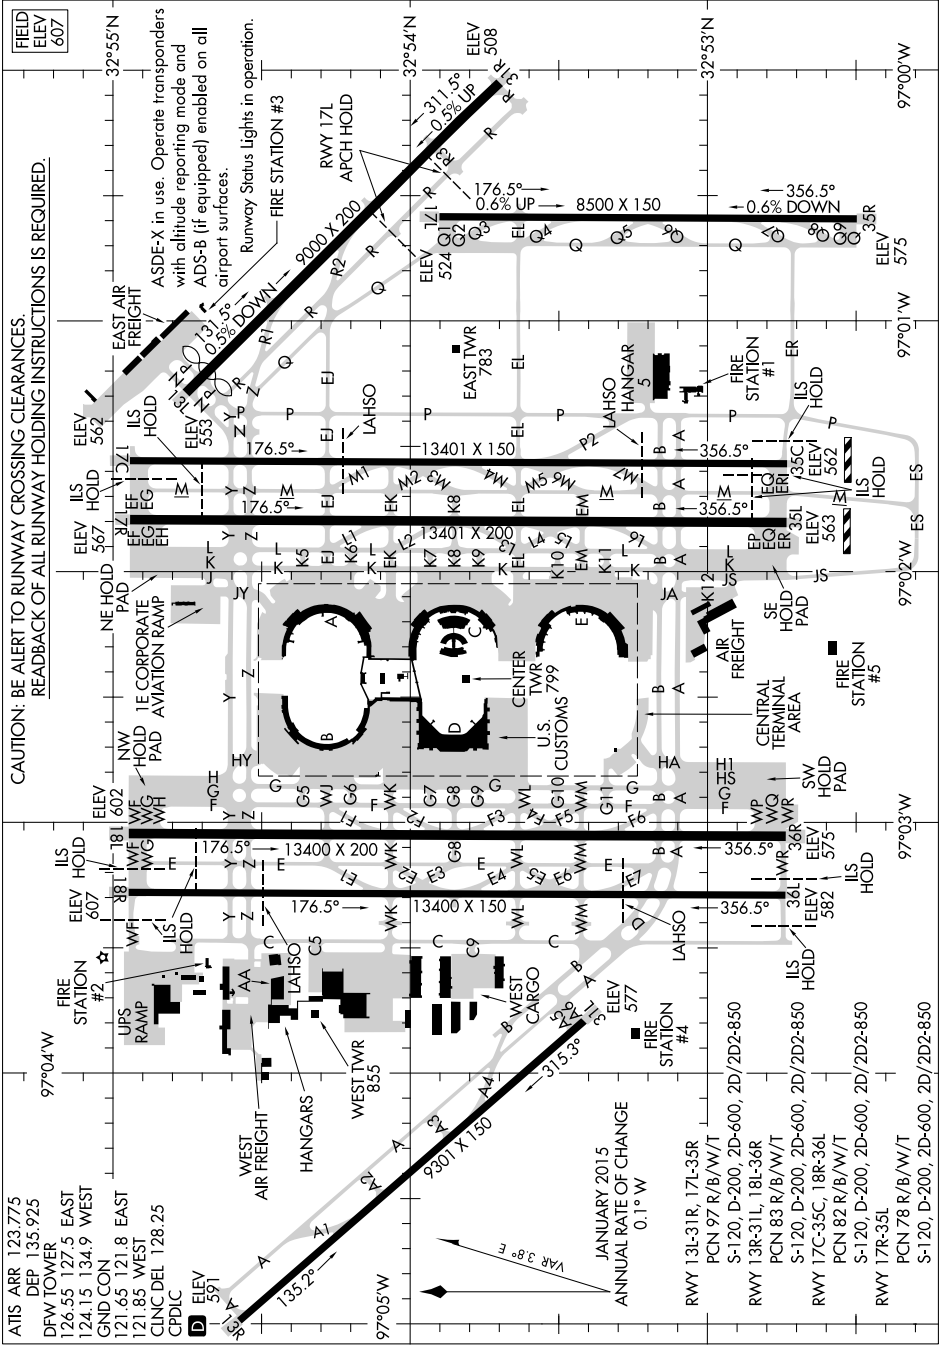

AIRPORT DIAGRAM

AL-6039 (FAA)

DALLAS-FORT WORTH INTL (DFW)

DALLAS-FORT WORTH, TEXAS

SC-2, 11 OCT 2018 to 08 NOV 2018

SC-2, 11 OCT 2018 to 08 NOV 2018

AIRPORT DIAGRAM

DALLAS-FORT WORTH, TEXAS