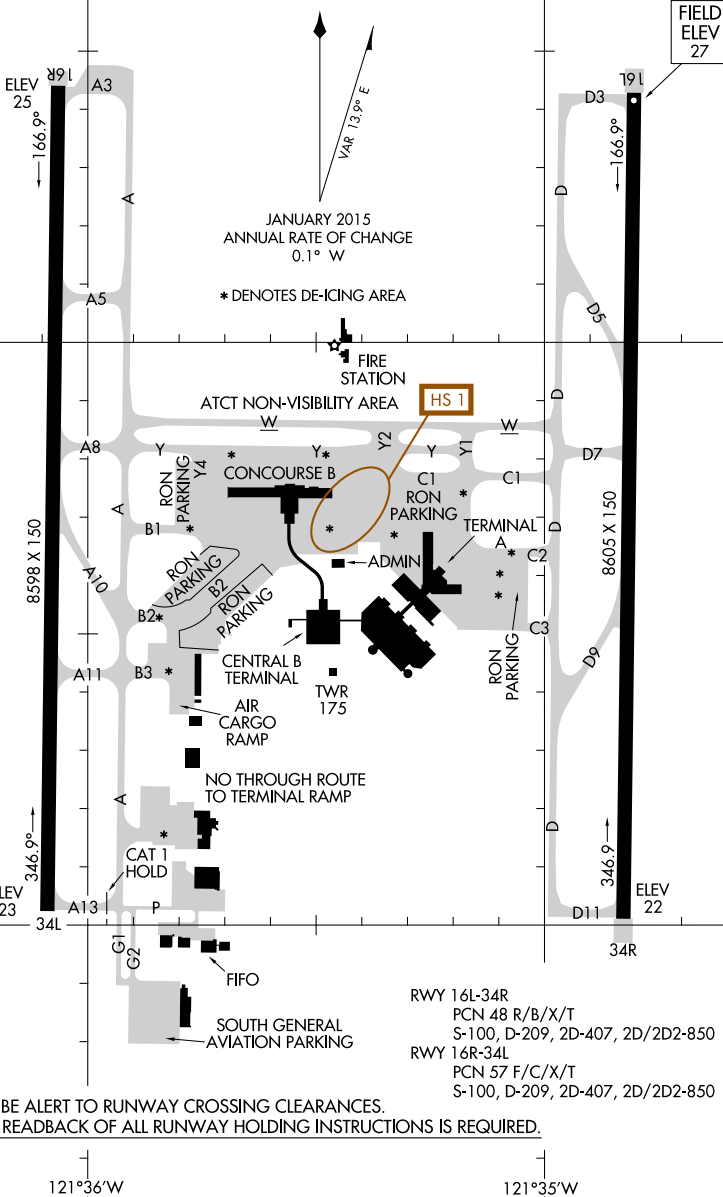

AIRPORT DIAGRAM

AL-5490 (FAA)

SACRAMENTO INTL (SMF)
SACRAMENTO, CALIFORNIA

D-ATIS
126.75
CAPITOL TOWER
125.7 256.7
GND CON
121.7
CLNC DEL
121.1 256.7
CPDLC

D

SW-2, 11 OCT 2018 to 08 NOV 2018

SW-2, 11 OCT 2018 to 08 NOV 2018

**CAUTION: BE ALERT TO RUNWAY CROSSING CLEARANCES.
READEBACK OF ALL RUNWAY HOLDING INSTRUCTIONS IS REQUIRED.**

RWY 16L-34R
PCN 48 R/B/X/T
S-100, D-209, 2D-407, 2D/2D2-850
RWY 16R-34L
PCN 57 F/C/X/T
S-100, D-209, 2D-407, 2D/2D2-850