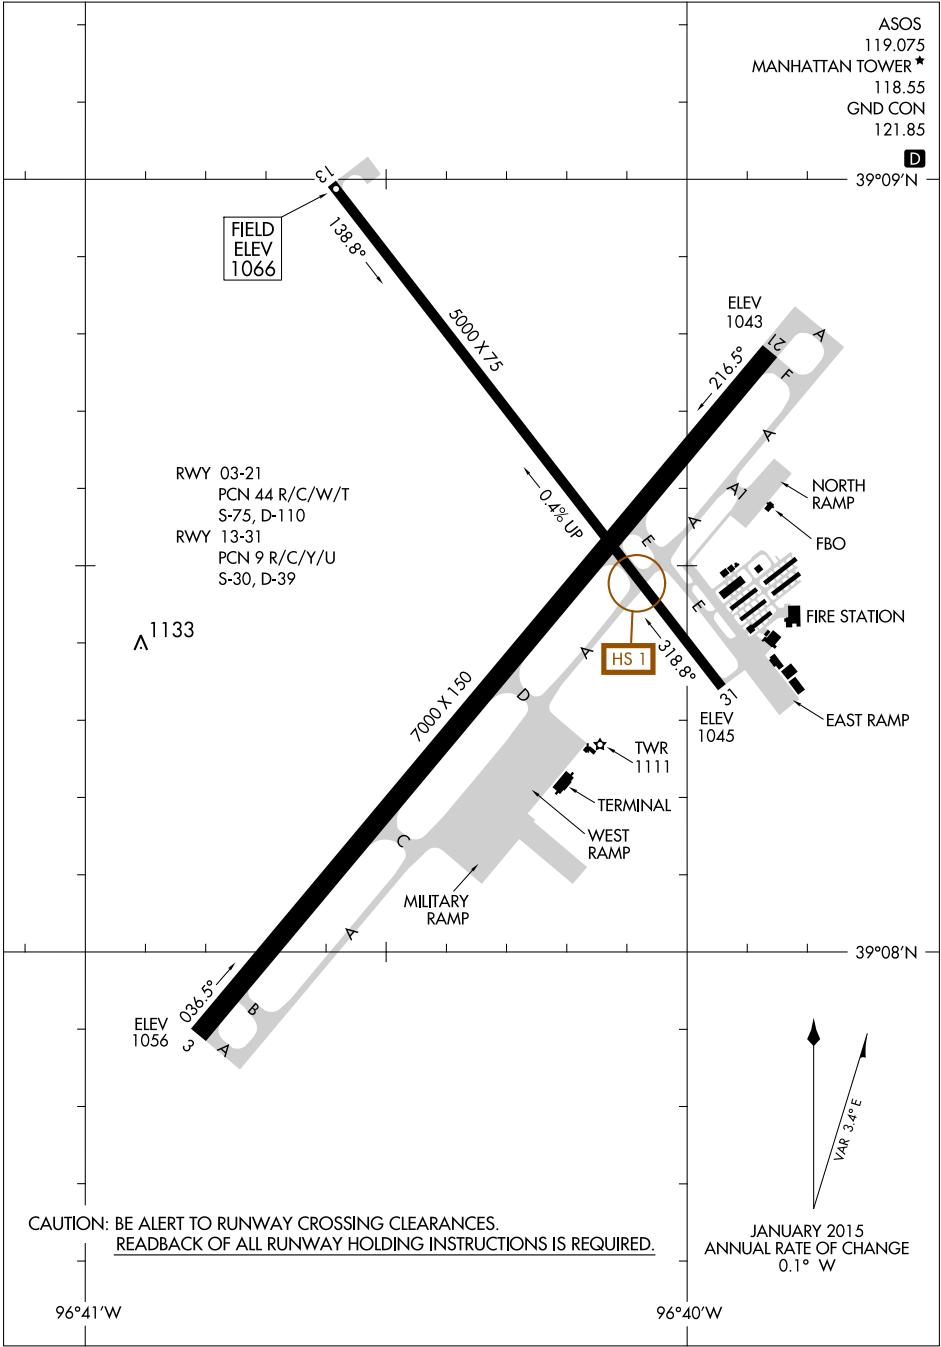

17341

AIRPORT DIAGRAM

AL-5241 (FAA)

MANHATTAN RGNL (MHK)
MANHATTAN, KANSAS

NC-2, 11 OCT 2018 to 08 NOV 2018

NC-2, 11 OCT 2018 to 08 NOV 2018

ASOS
119.075
MANHATTAN TOWER *
118.55
GND CON
121.85

FIELD
ELEV
1066

RWY 03-21
PCN 44 R/C/W/T
S-75, D-110
RWY 13-31
PCN 9 R/C/Y/U
S-30, D-39

1133

HS 1

CAUTION: BE ALERT TO RUNWAY CROSSING CLEARANCES.
READBACK OF ALL RUNWAY HOLDING INSTRUCTIONS IS REQUIRED.

JANUARY 2015
ANNUAL RATE OF CHANGE
0.1° W

AIRPORT DIAGRAM

17341

MANHATTAN, KANSAS
MANHATTAN RGNL (MHK)