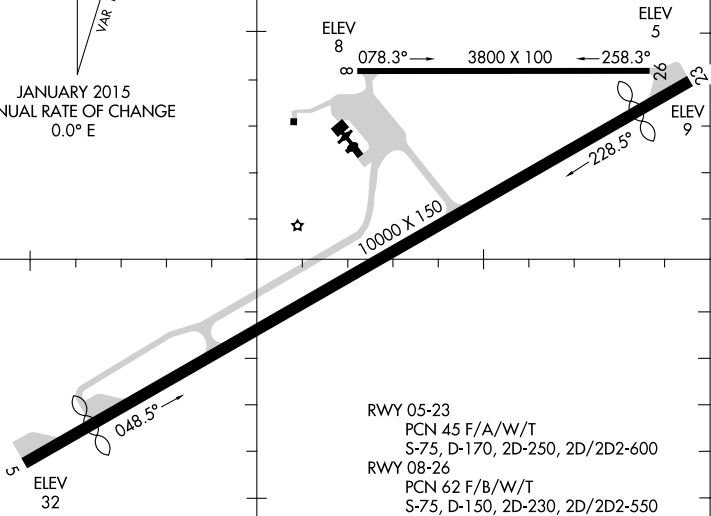

17341

AIRPORT DIAGRAM

PAGO PAGO INTL (PPG) (NSTU)
PAGO PAGO, AS

AL-5018 (FAA)

AWOS-3PT
127.925
CTAF 122.9

1281±
▲

FIELD
ELEV
32

VAR 11.7° E
JANUARY 2015
ANNUAL RATE OF CHANGE
0.0° E