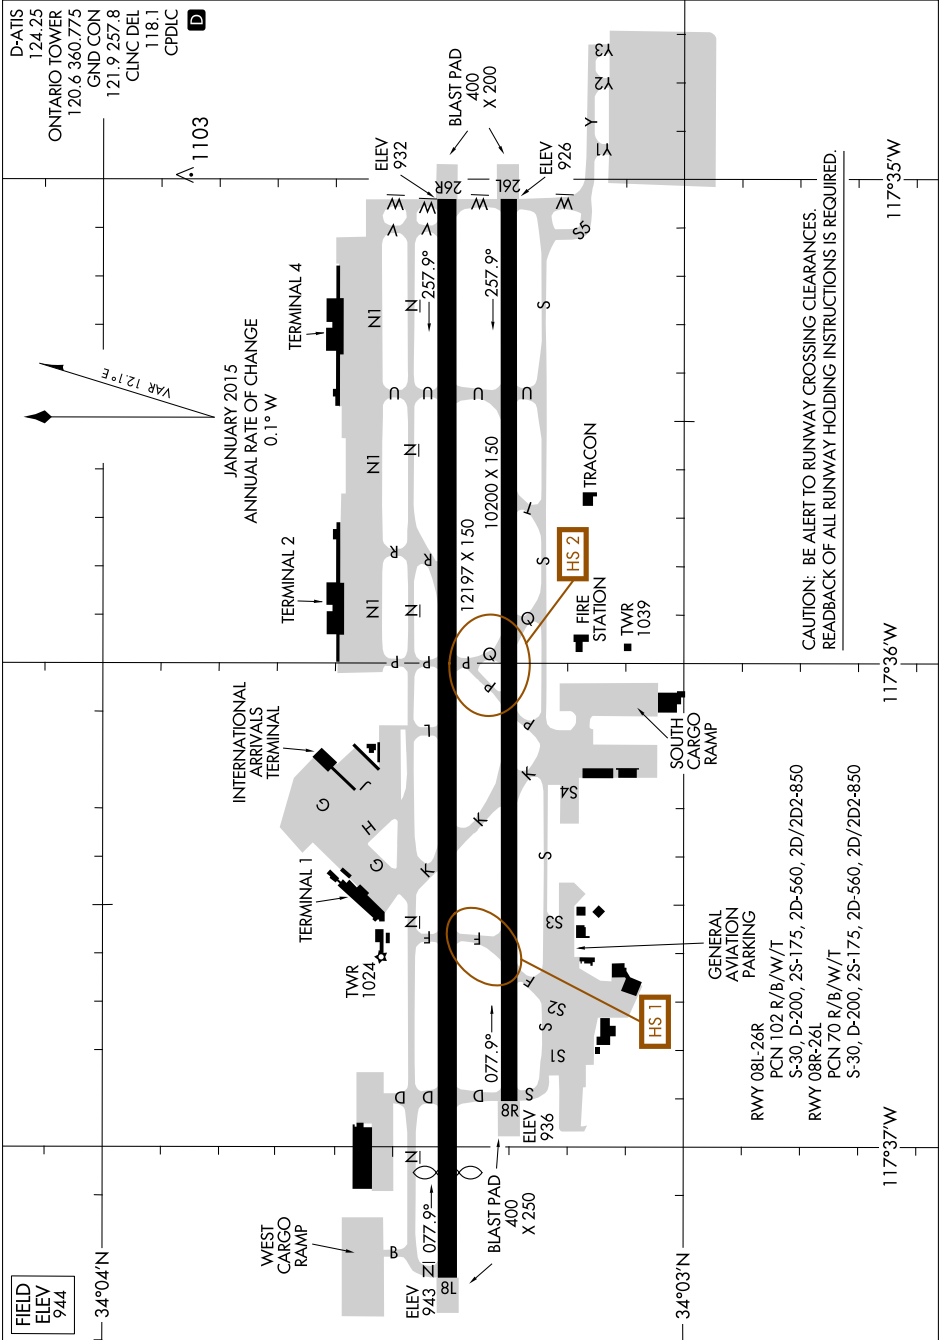

# AIRPORT DIAGRAM

AL-965 (FAA)

ONTARIO INTL (ONT)  
ONTARIO, CALIFORNIA

SW-3, 11 OCT 2018 to 08 NOV 2018

SW-3, 11 OCT 2018 to 08 NOV 2018

# AIRPORT DIAGRAM

ONTARIO, CALIFORNIA  
ONTARIO INTL (ONT)