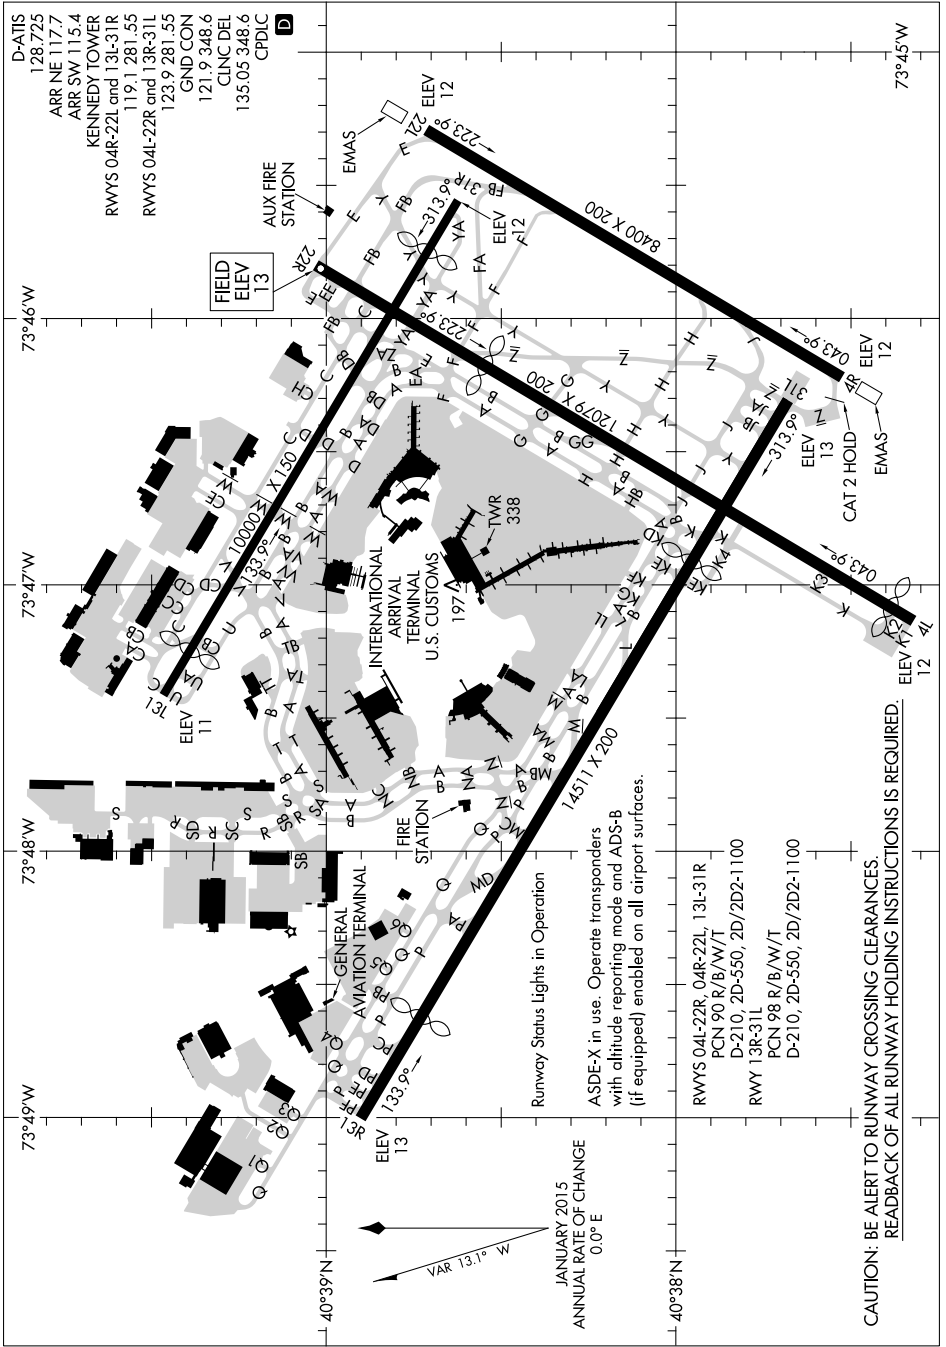

AIRPORT DIAGRAM

JOHN F. KENNEDY INTL (JFK)
NEW YORK, NEW YORK

AL-610 (FAA)

NE-2, 11 OCT 2018 to 08 NOV 2018

AIRPORT DIAGRAM

NEW YORK, NEW YORK
JOHN F. KENNEDY INTL (JFK)

NE-2, 11 OCT 2018 to 08 NOV 2018

CAUTION: BE ALERT TO RUNWAY CROSSING CLEARANCES.
READBACK OF ALL RUNWAY HOLDING INSTRUCTIONS IS REQUIRED.