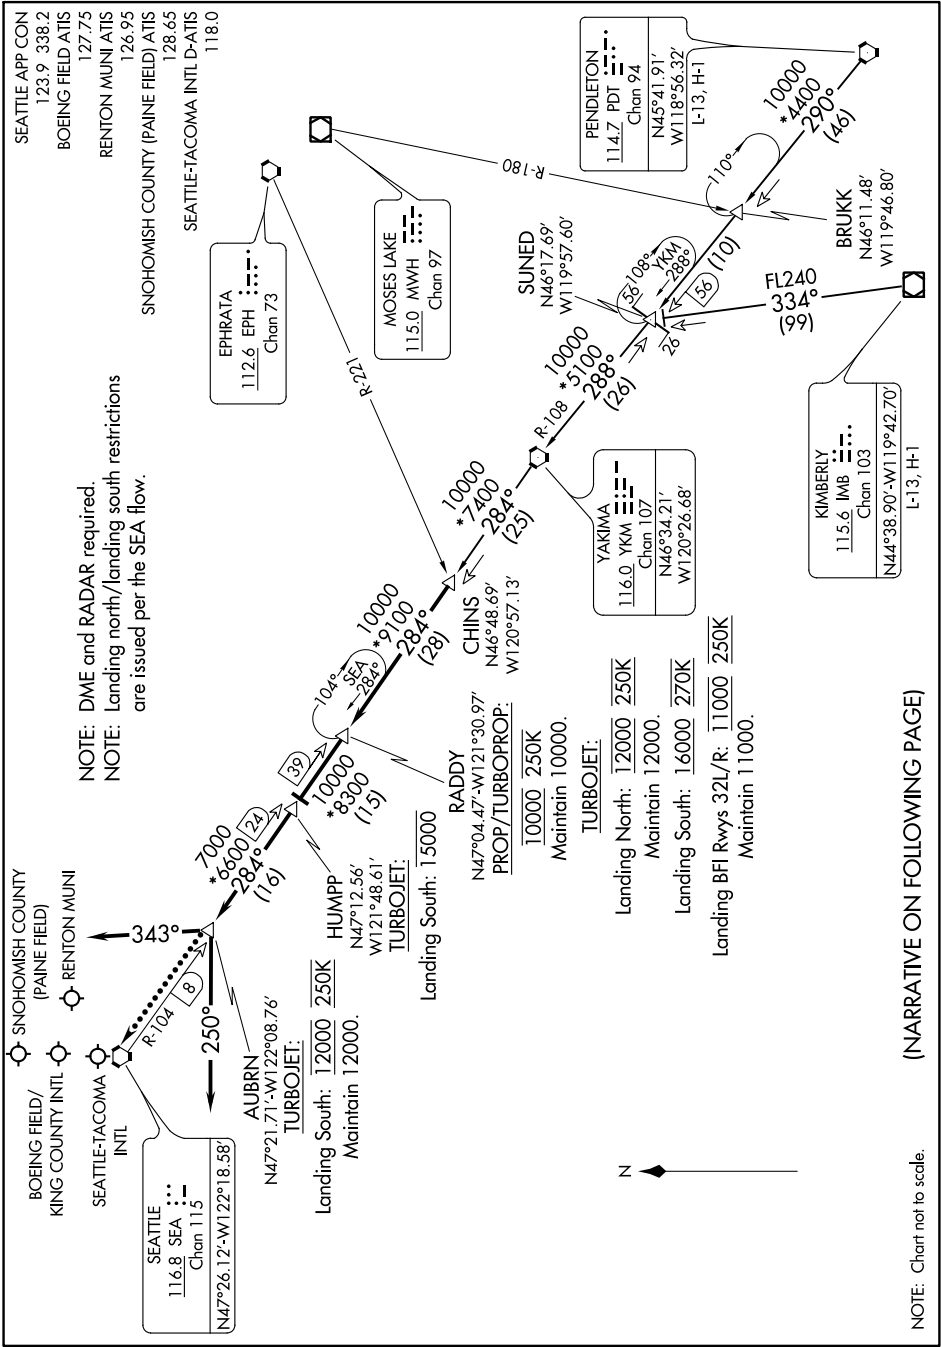

# CHINS THREE ARRIVAL

81.0Z AON 08 11 11 '1-MN

(NARRATIVE ON FOLLOWING PAGE)

NW-1, 11 OCT 2018 to 08 NOV 2018

# CHINS THREE ARRIVAL