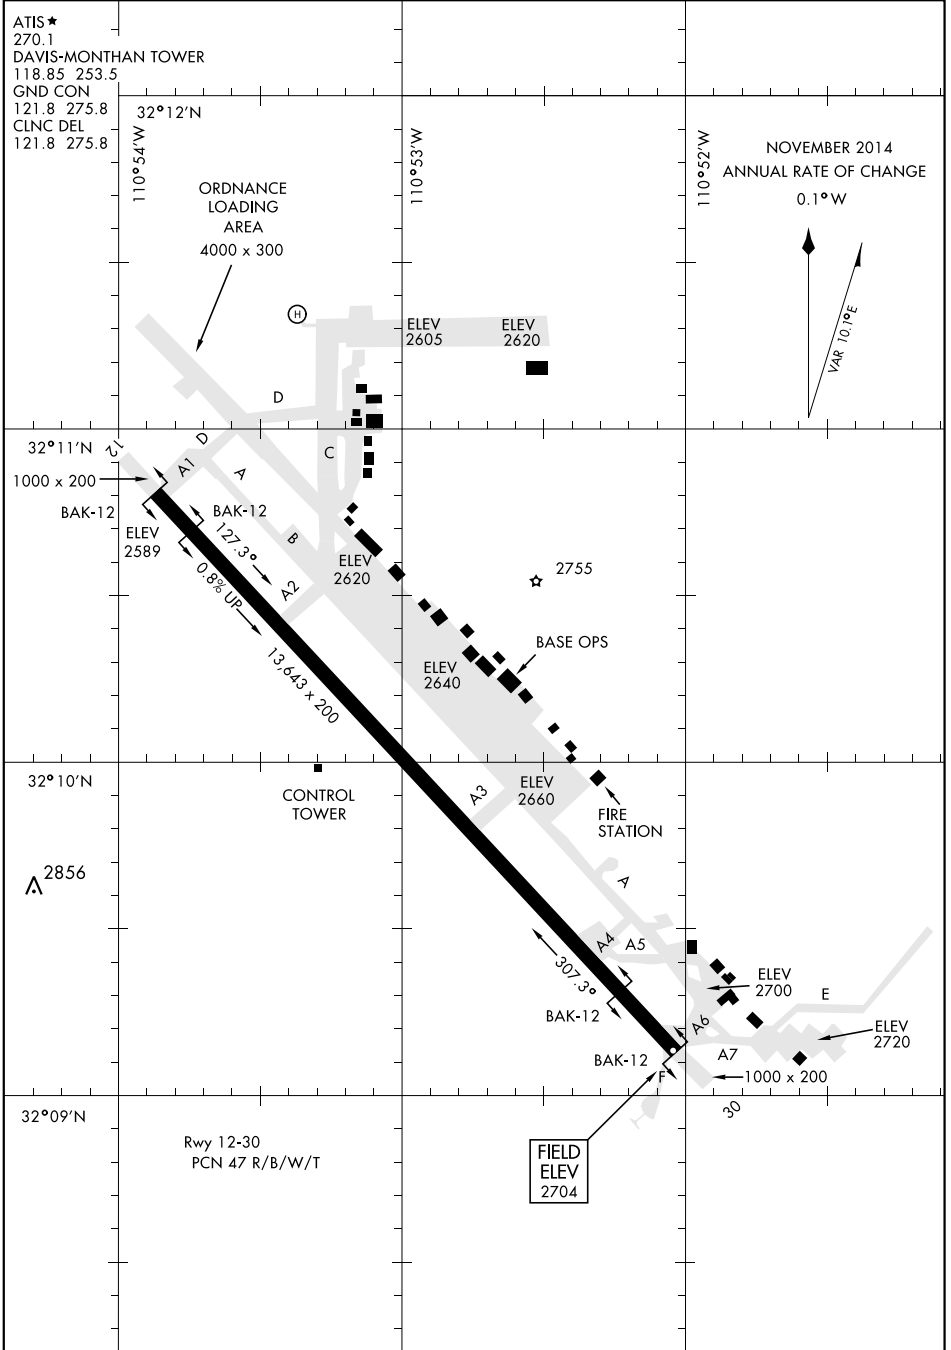

AIRPORT DIAGRAM

AFD-429 [USAF]

DAVIS-MONTHAN AFB (KDMA)

TUCSON, ARIZONA

ATIS ★
 270.1
 DAVIS-MONTHAN TOWER
 118.85 253.5
 GND CON
 121.8 275.8
 CLNC DEL
 121.8 275.8

NOVEMBER 2014
 ANNUAL RATE OF CHANGE
 0.1°W

SW-4, 11 OCT 2018 to 08 NOV 2018

SW-4, 11 OCT 2018 to 08 NOV 2018

AIRPORT DIAGRAM

TUCSON, ARIZONA
DAVIS-MONTHAN AFB (KDMA)