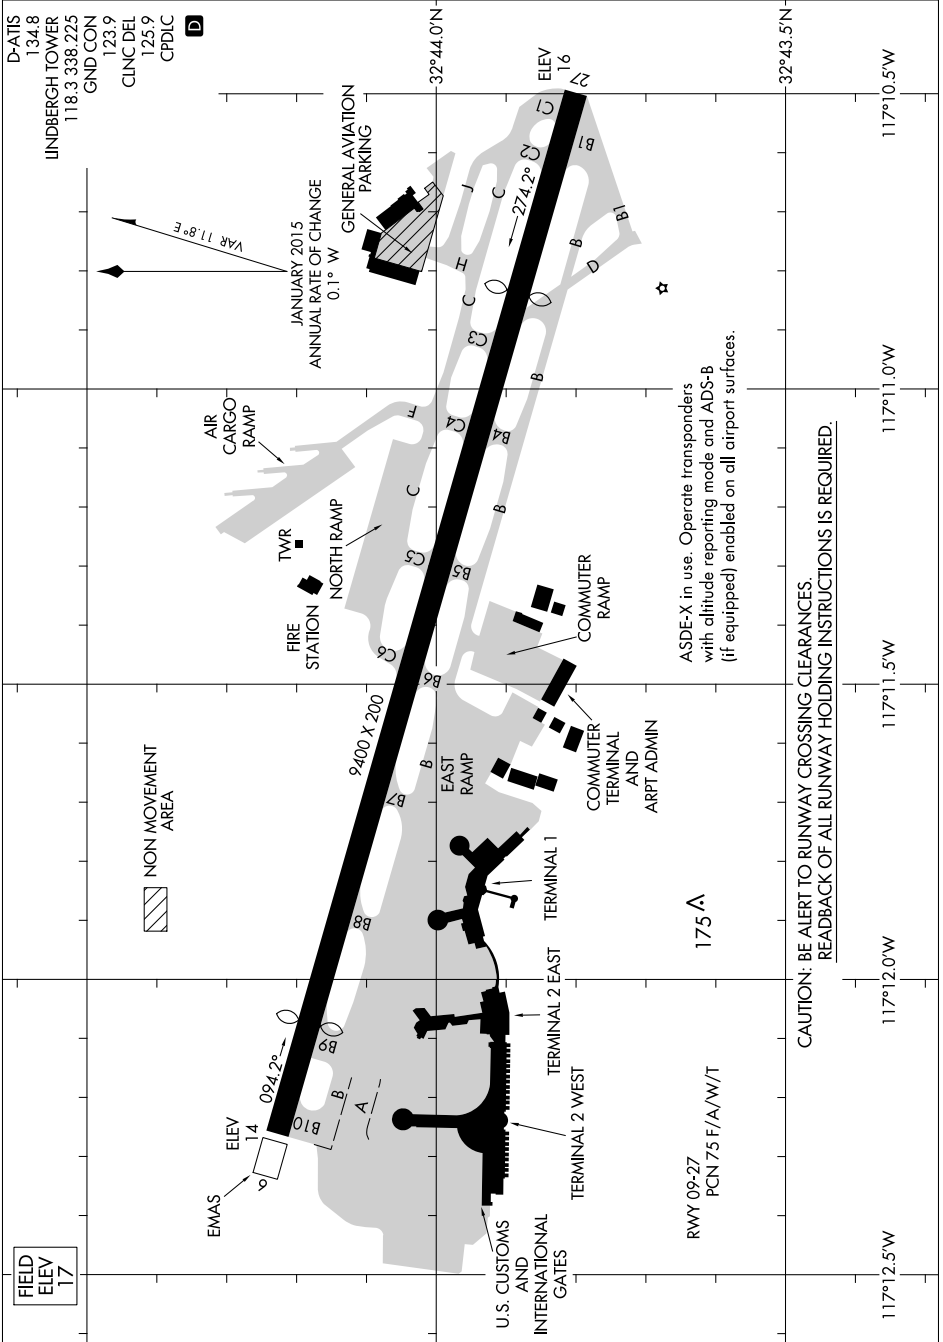

AIRPORT DIAGRAM

AL-373 (FAA)

SAN DIEGO INTL (SAN)
SAN DIEGO, CALIFORNIA

SW-3, 11 OCT 2018 to 08 NOV 2018

AIRPORT DIAGRAM

SAN DIEGO, CALIFORNIA
SAN DIEGO INTL (SAN)

SW-3, 11 OCT 2018 to 08 NOV 2018