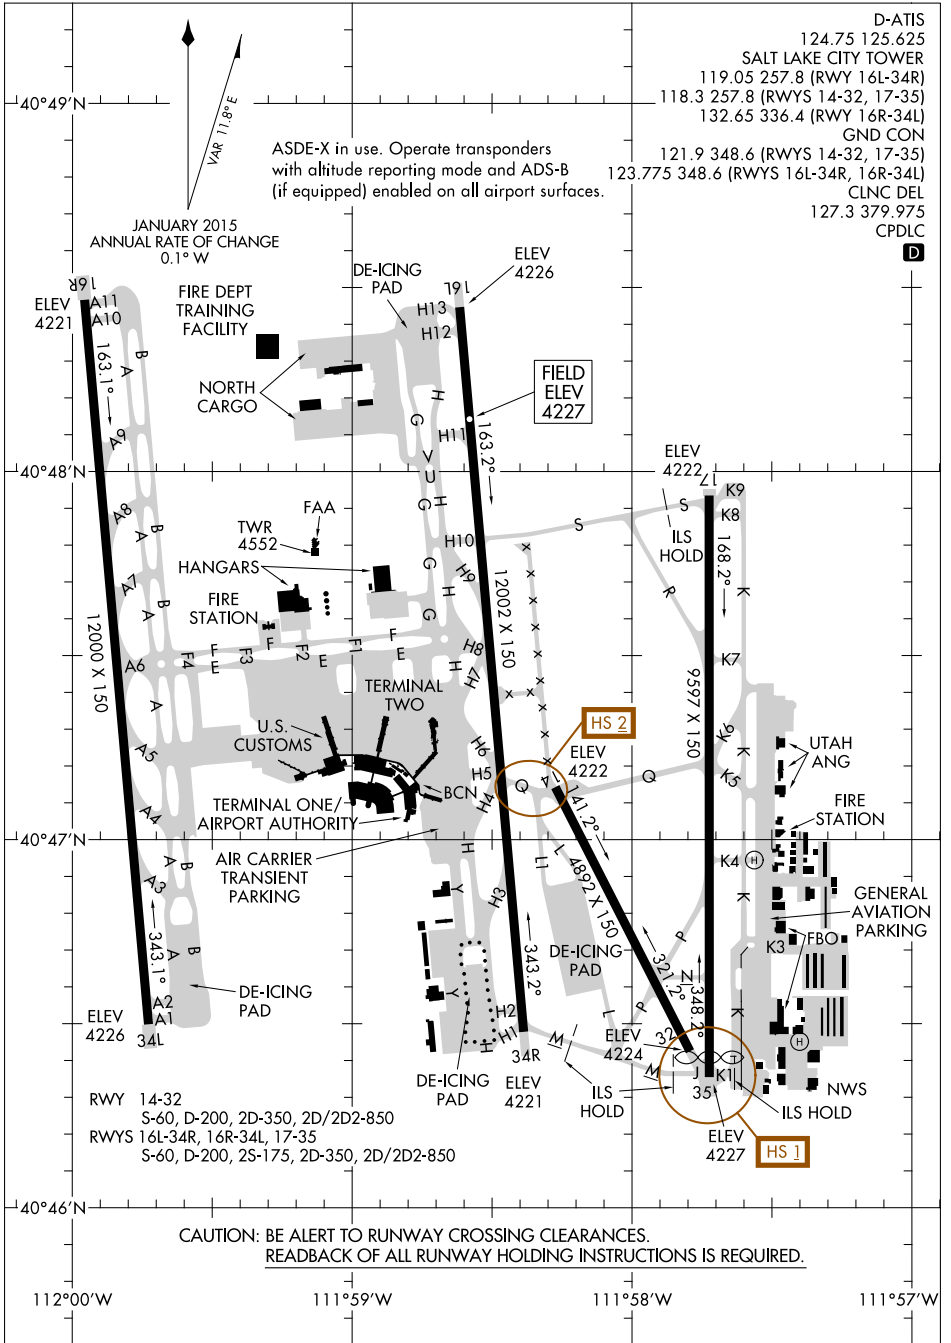

17285

AIRPORT DIAGRAM

AL-365 (FAA)

SALT LAKE CITY INTL (SLC)

SALT LAKE CITY, UTAH

SW-4, 11 OCT 2018 to 08 NOV 2018

SW-4, 11 OCT 2018 to 08 NOV 2018

AIRPORT DIAGRAM

17285

SALT LAKE CITY, UTAH

SALT LAKE CITY INTL (SLC)