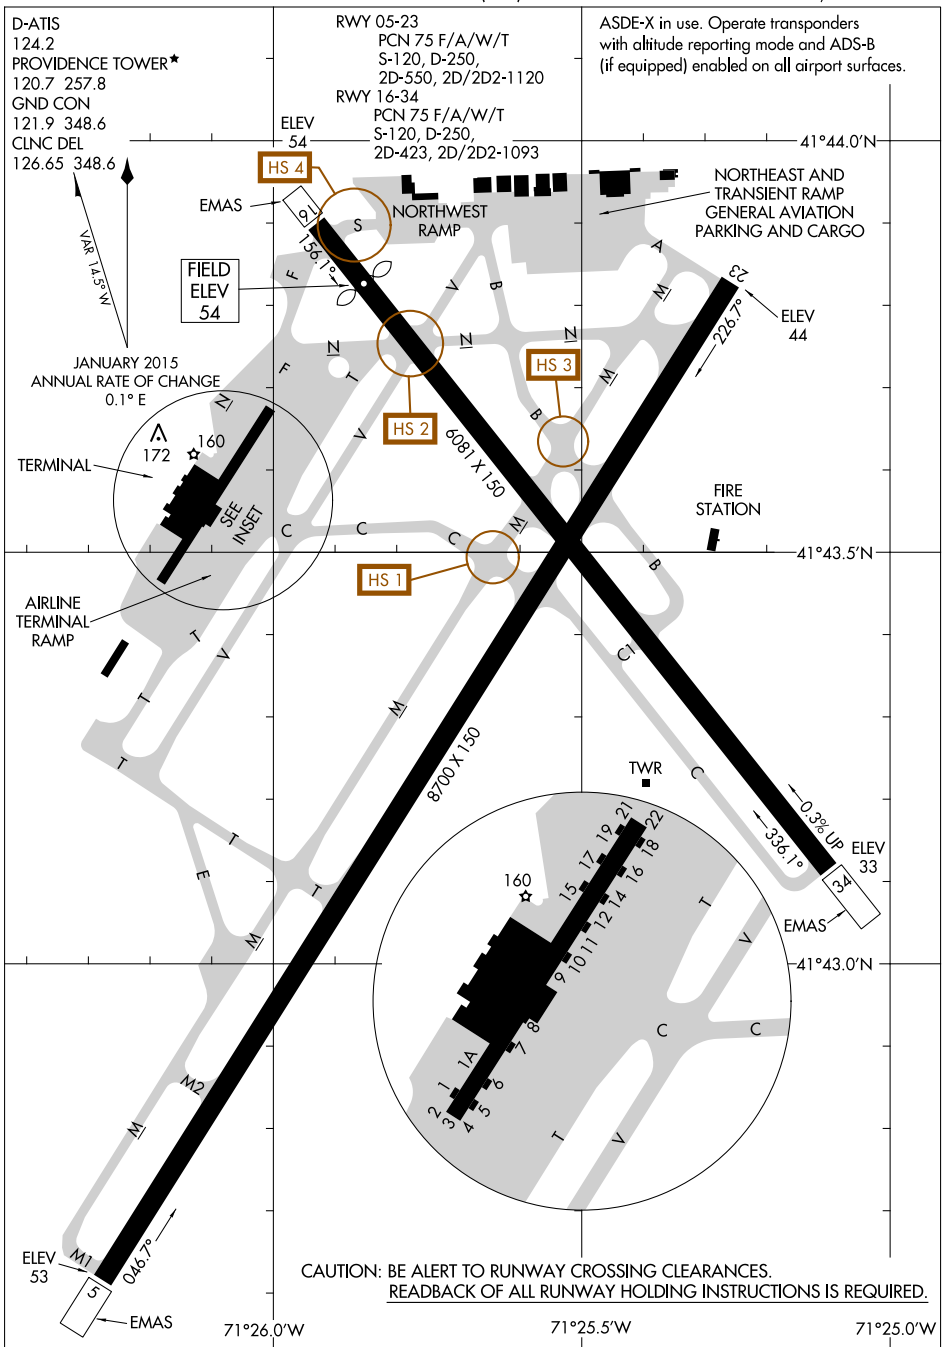

18200

AIRPORT DIAGRAM

THEODORE FRANCIS GREEN STATE (PVD)

AL-333 (FAA)

PROVIDENCE, RHODE ISLAND

NE-1, 11 OCT 2018 to 08 NOV 2018

NE-1, 11 OCT 2018 to 08 NOV 2018

AIRPORT DIAGRAM

18200

THEODORE FRANCIS GREEN STATE (PVD)

PROVIDENCE, RHODE ISLAND