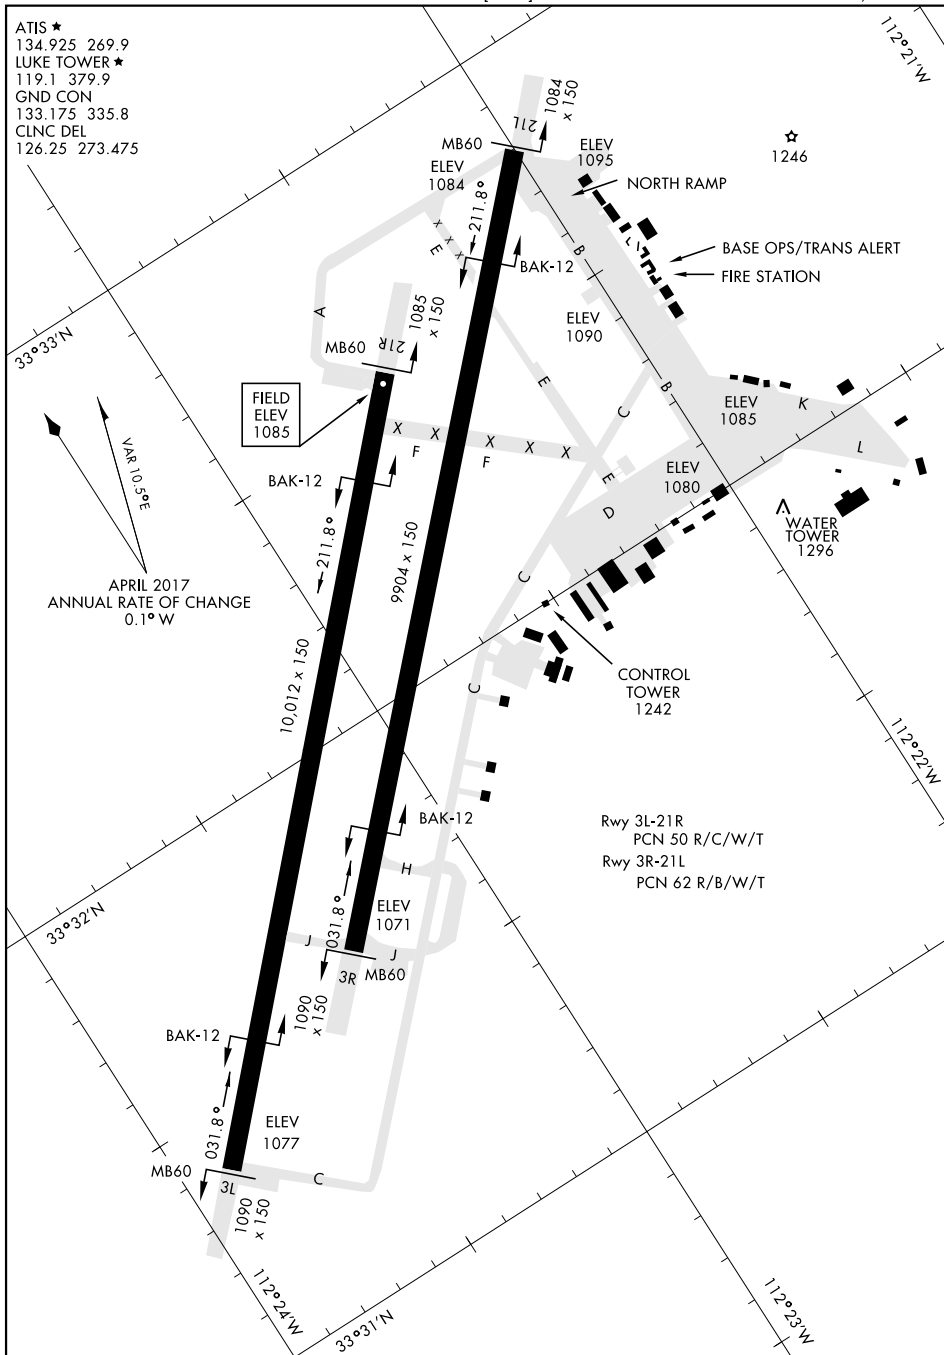

AIRPORT DIAGRAM

AFD-321 [USAF]

LUKE AFB (KLUF)

GLENDALE, ARIZONA

ATIS ★
 134.925 269.9
 LUKE TOWER ★
 119.1 379.9
 GND CON
 133.175 335.8
 CLNC DEL
 126.25 273.475

APRIL 2017
 ANNUAL RATE OF CHANGE
 0.1° W

SW-4, 11 OCT 2018 to 08 NOV 2018

SW-4, 11 OCT 2018 to 08 NOV 2018

AIRPORT DIAGRAM

GLENDALE, ARIZONA

LUKE AFB (KLUF)