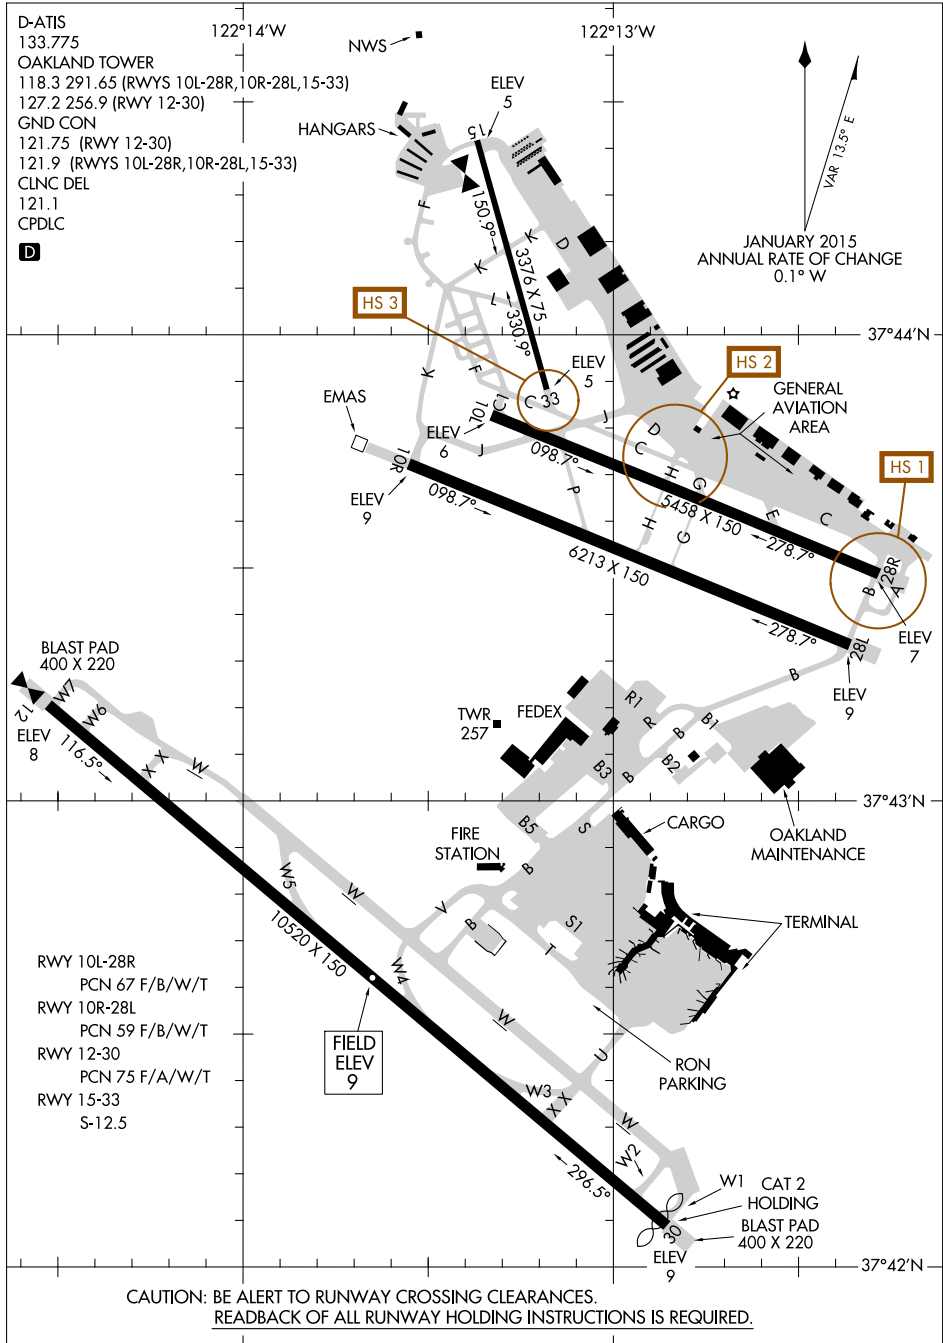

# AIRPORT DIAGRAM

17285

METROPOLITAN OAKLAND INTL (OAK)

AL-294 (FAA)

OAKLAND, CALIFORNIA

SW-2, 11 OCT 2018 to 08 NOV 2018

SW-2, 11 OCT 2018 to 08 NOV 2018

**CAUTION: BE ALERT TO RUNWAY CROSSING CLEARANCES.  
 READBACK OF ALL RUNWAY HOLDING INSTRUCTIONS IS REQUIRED.**

# AIRPORT DIAGRAM

17285

OAKLAND, CALIFORNIA  
 METROPOLITAN OAKLAND INTL (OAK)