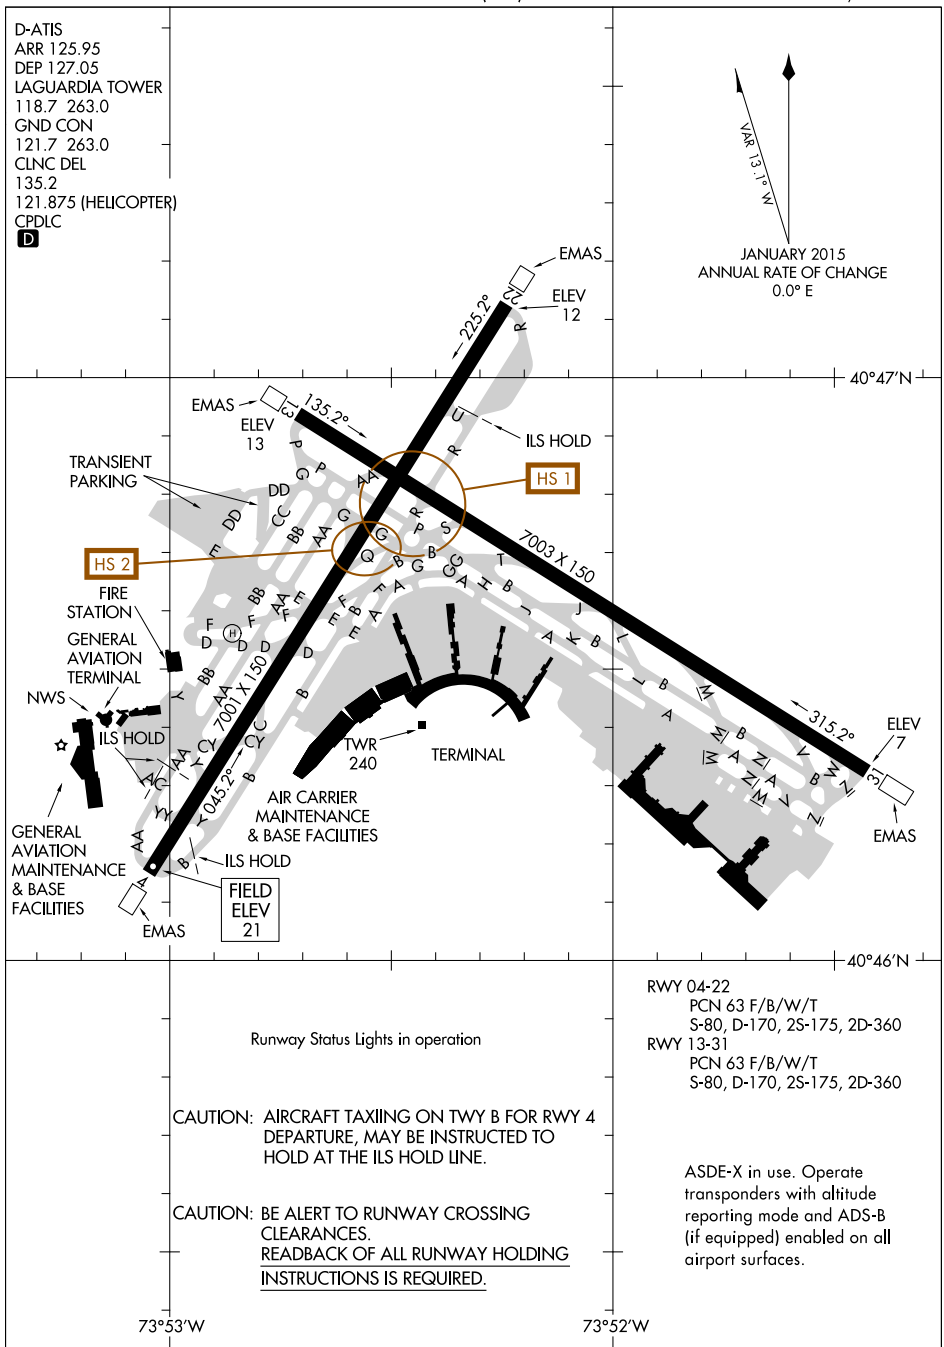

17117
AIRPORT DIAGRAM

AL-289 (FAA)

LAGUARDIA (LGA)
 NEW YORK, NEW YORK

NE-2, 11 OCT 2018 to 08 NOV 2018

NE-2, 11 OCT 2018 to 08 NOV 2018

17117
AIRPORT DIAGRAM

NEW YORK, NEW YORK
LAGUARDIA (LGA)