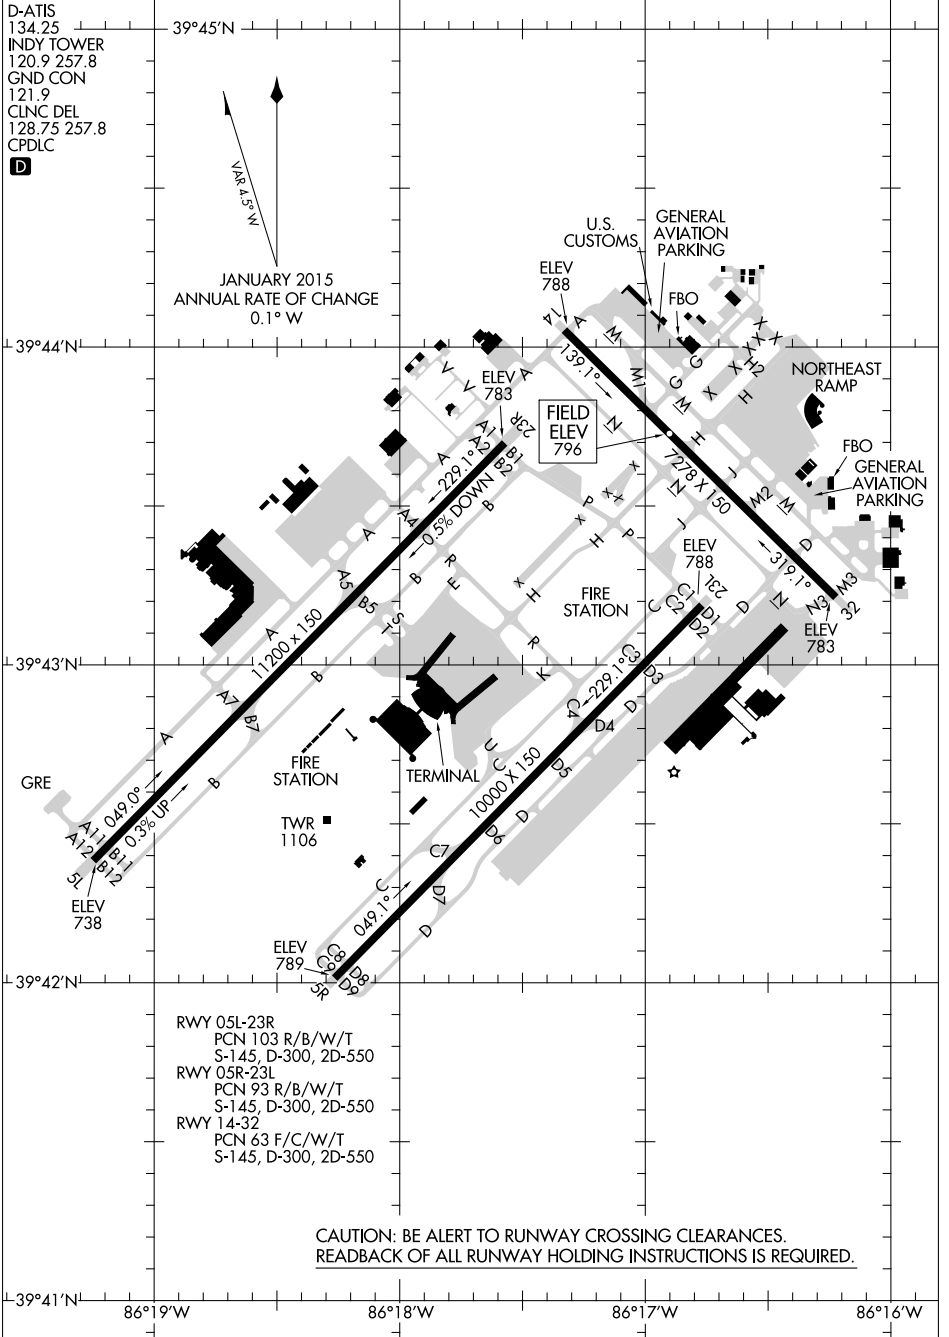

AIRPORT DIAGRAM

AL-203 (FAA)

INDIANAPOLIS INTL (IND)
INDIANAPOLIS, INDIANA

EC-2, 11 OCT 2018 to 08 NOV 2018

EC-2, 11 OCT 2018 to 08 NOV 2018