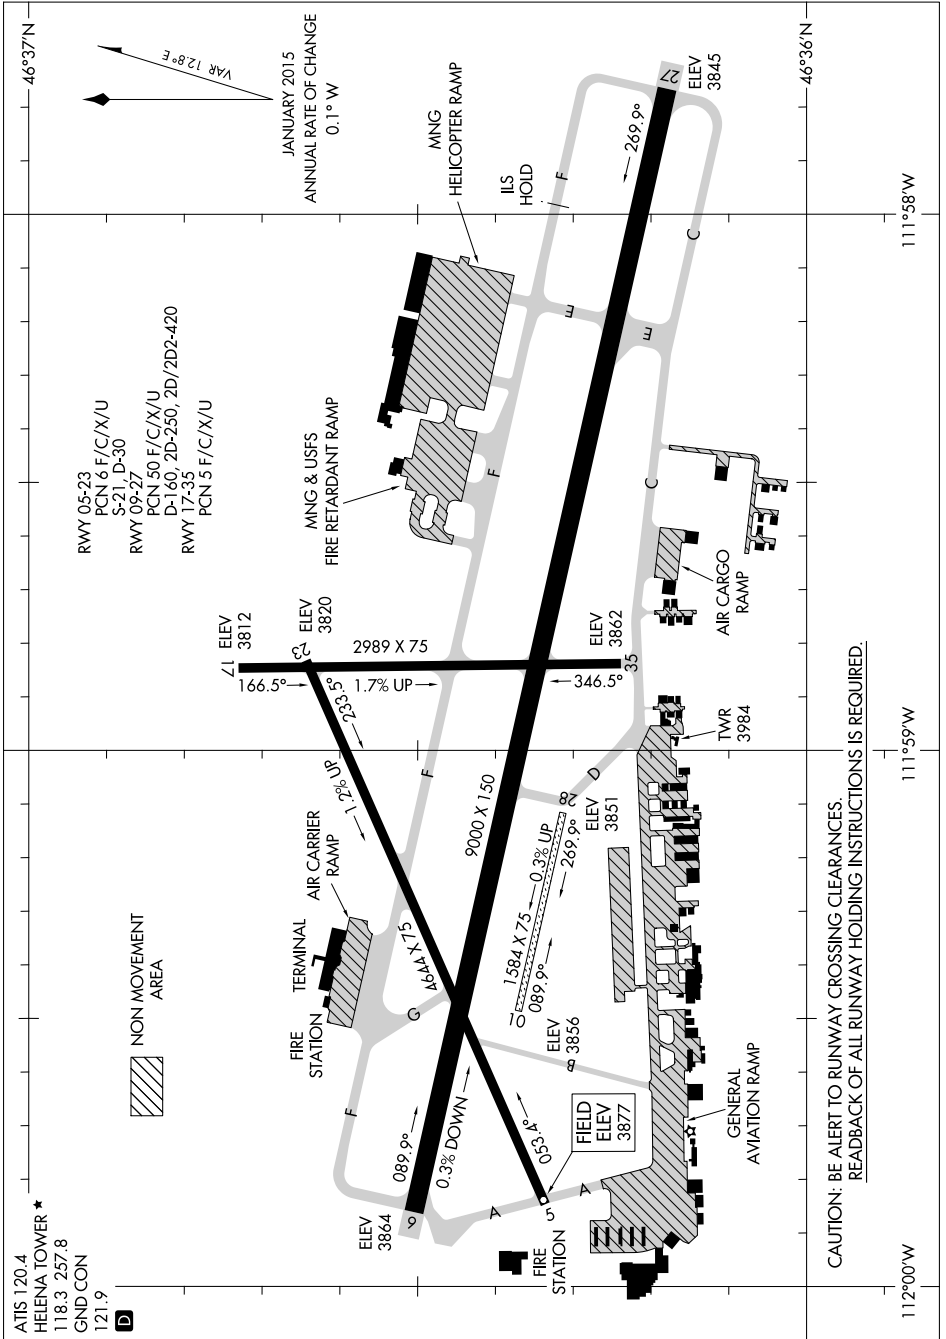

AIRPORT DIAGRAM

AL-192 (FAA)

HELENA RGNL (HLN)
HELENA, MONTANA

81.0Z AON ON 01 11 '11-MN

AIRPORT DIAGRAM

HELENA, MONTANA
HELENA RGNL (HLN)

NW-1, 11 OCT 2018 to 08 NOV 2018