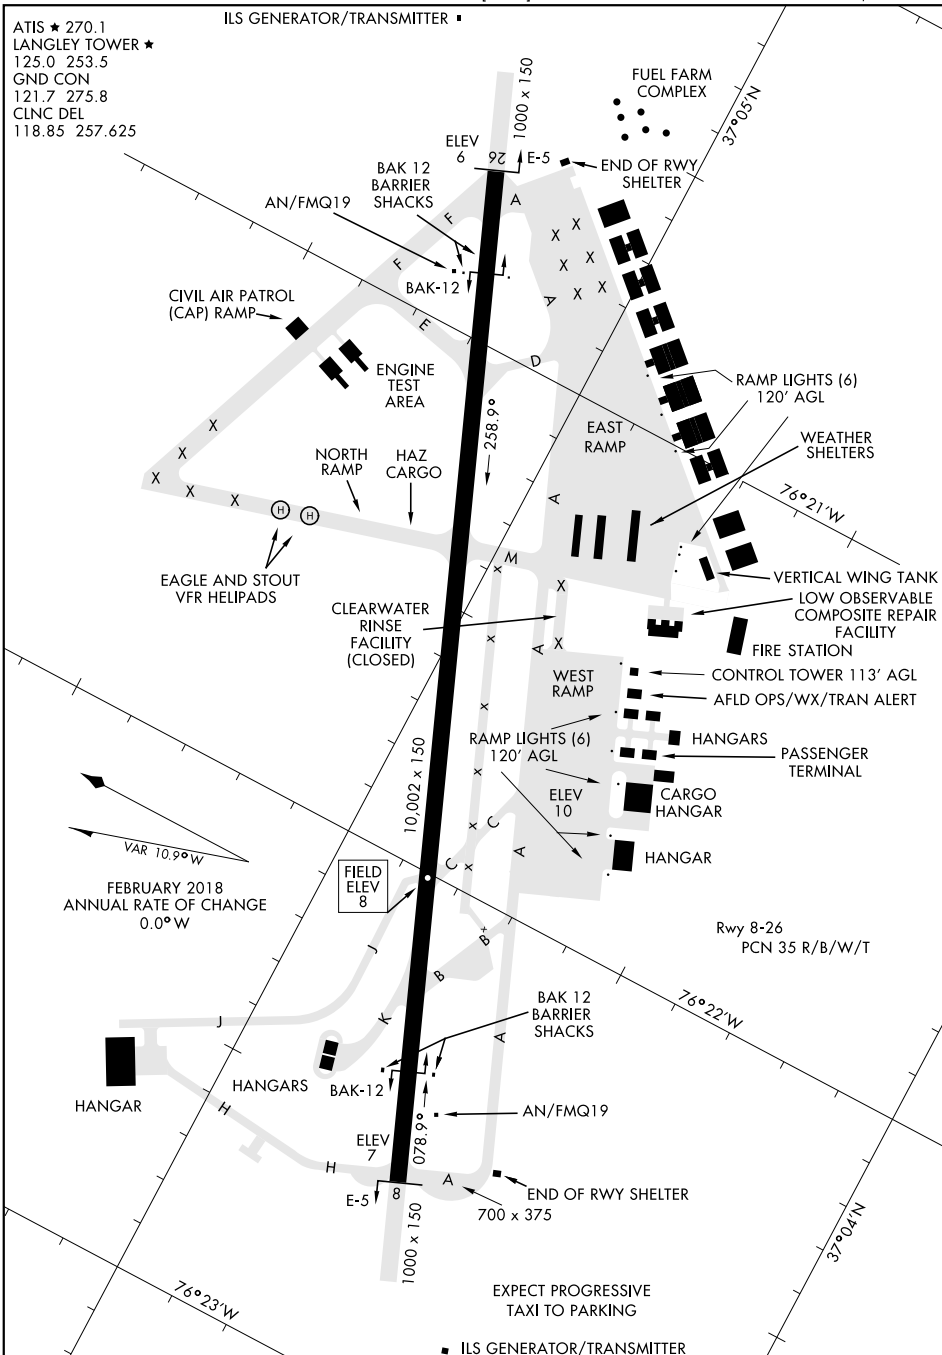

AIRPORT DIAGRAM

AFD-185 [USAF]

LANGLEY AFB (KLFJ)

HAMPTON, VIRGINIA

ATIS ★ 270.1
 LANGLEY TOWER ★
 125.0 253.5
 GND CON
 121.7 275.8
 CLNC DEL
 118.85 257.625

ILS GENERATOR/TRANSMITTER ■

NE-3, 11 OCT 2018 to 08 NOV 2018

NE-3, 11 OCT 2018 to 08 NOV 2018

AIRPORT DIAGRAM

HAMPTON, VIRGINIA

LANGLEY AFB (KLFJ)

■ ILS GENERATOR/TRANSMITTER