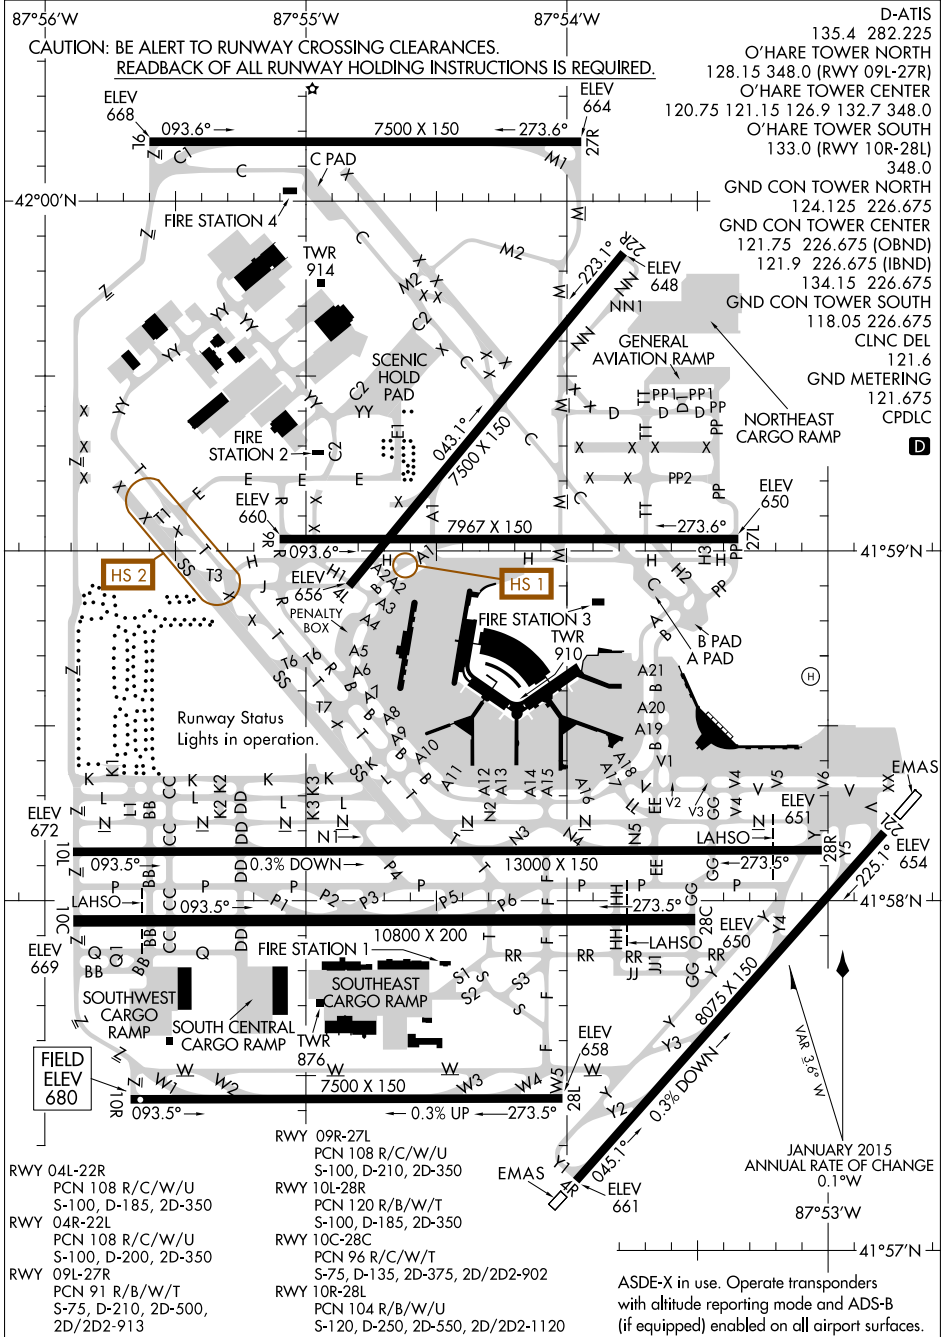

AIRPORT DIAGRAM

18256

CHICAGO O'HARE INTL (O.R.D)
CHICAGO, ILLINOIS

AL-166 (FAA)

EC-3, 11 OCT 2018 to 08 NOV 2018

EC-3, 11 OCT 2018 to 08 NOV 2018

AIRPORT DIAGRAM

18256