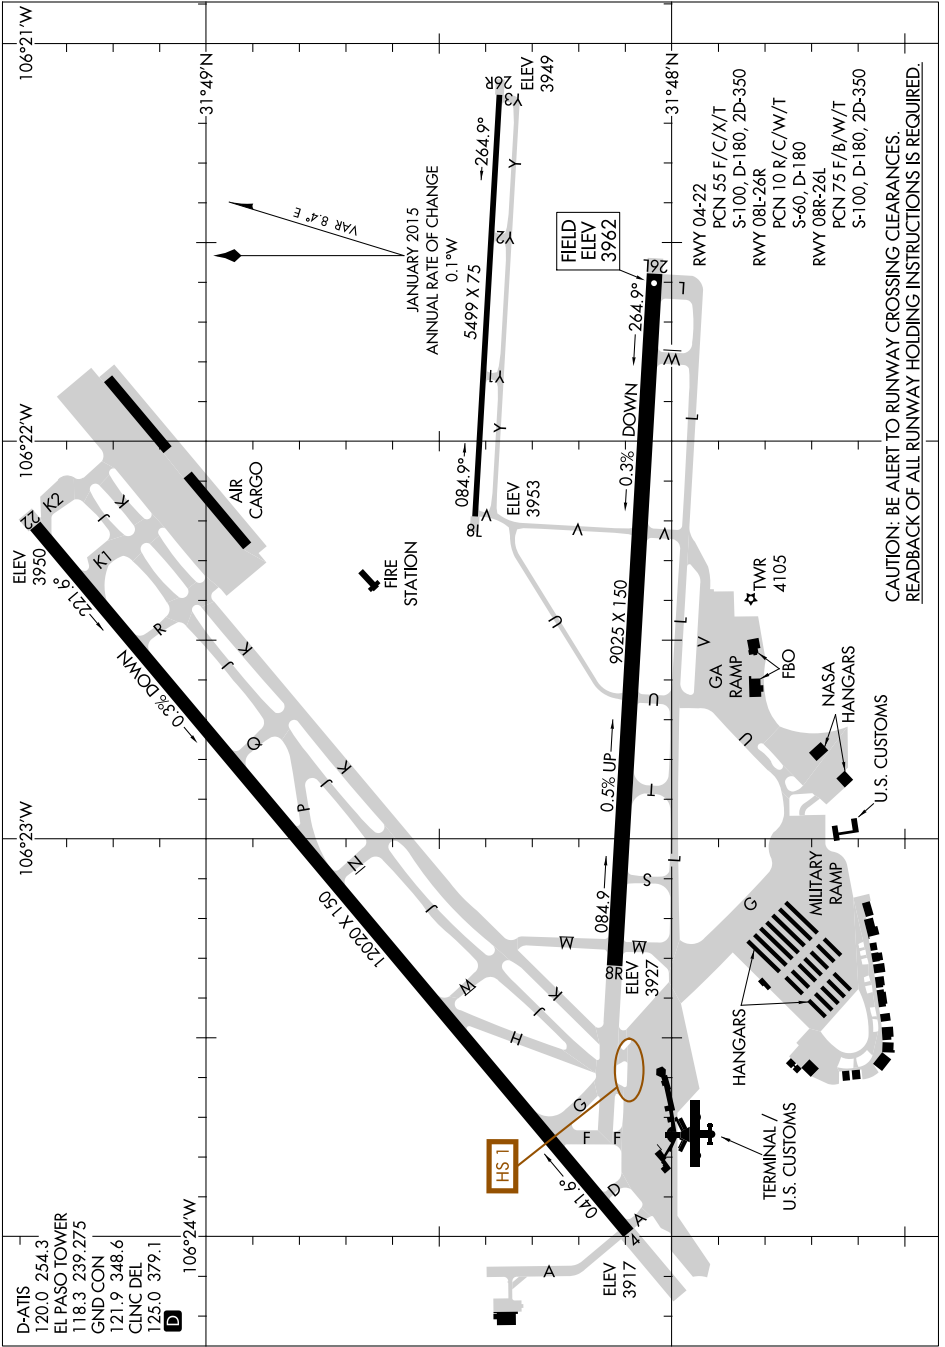

# AIRPORT DIAGRAM

18256

AL-134 (FAA)

EL PASO INTL (ELP)  
EL PASO, TEXAS

SC-3, 11 OCT 2018 to 08 NOV 2018

SC-3, 11 OCT 2018 to 08 NOV 2018

**CAUTION: BE ALERT TO RUNWAY CROSSING CLEARANCES.  
READBACK OF ALL RUNWAY HOLDING INSTRUCTIONS IS REQUIRED.**

D-ATIS  
120.0 254.3  
EL PASO TOWER  
118.3 239.275  
GND CON  
121.9 348.6  
CLNC DEL  
125.0 379.1

D

EL PASO, TEXAS  
EL PASO INTL (ELP)