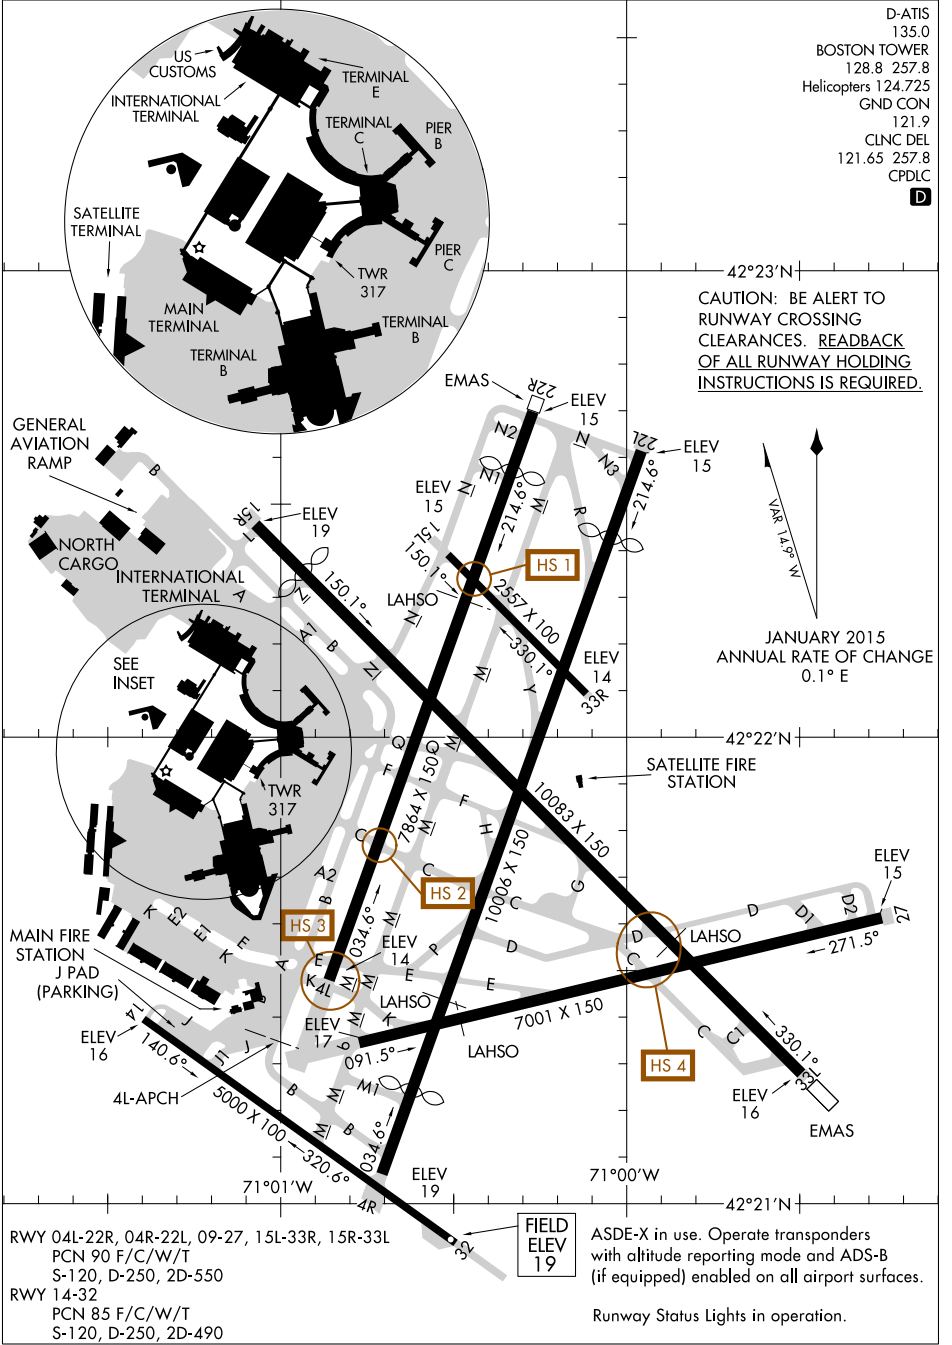

NE-1, 11 OCT 2018 to 08 NOV 2018

NE-1, 11 OCT 2018 to 08 NOV 2018

D-ATIS 135.0  
BOSTON TOWER 128.8 257.8  
Helicopters 124.725  
GND CON 121.9  
CLNC DEL 121.65 257.8  
CPDLC