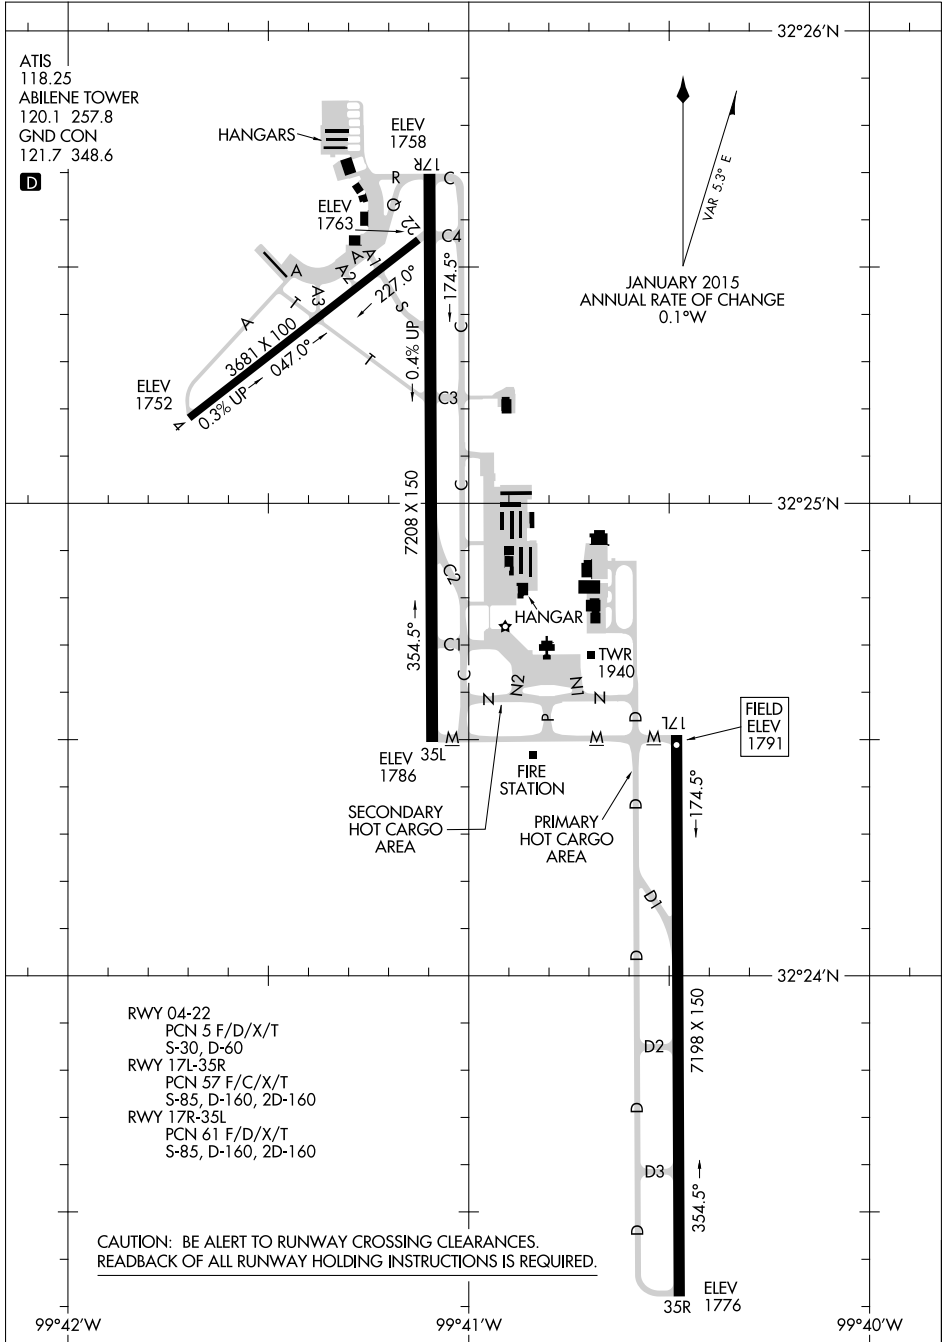

AIRPORT DIAGRAM

ABILENE RGNL (ABI)
ABILENE, TEXAS

AL-1 (FAA)

SC-2, 11 OCT 2018 to 08 NOV 2018

SC-2, 11 OCT 2018 to 08 NOV 2018

AIRPORT DIAGRAM

ABILENE, TEXAS
ABILENE RGNL (ABI)