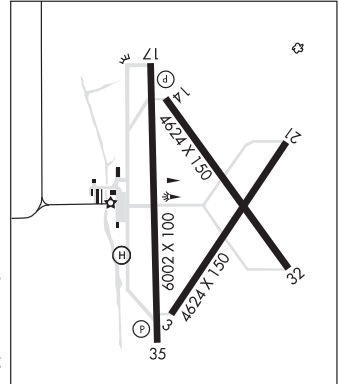

RWY 03-21: H4624X150 (CONC) S-26 0.3% up NE

RWY 21: Trees.

RWY 14-32: H4624X150 (CONC) S-26

RWY 14: Brush.

RUNWAY DECLARED DISTANCE INFORMATION

RWY 03: TORA-4624 TODA-4624 ASDA-4624 LDA-4624

RWY 14: TORA-4624 TODA-4624 ASDA-4624 LDA-4624

RWY 17: TORA-6002 TODA-6002 ASDA-6002 LDA-6002

RWY 21: TORA-4624 TODA-4624 ASDA-4624 LDA-4624

RWY 32: TORA-4624 TODA-4624 ASDA-4624 LDA-4624

RWY 35: TORA-6002 TODA-6002 ASDA-6002 LDA-6002

SERVICE: S2 **FUEL** 100LL, JET A **LGT** MIRL Rwy 17-35 preset low ints dusk-dawn, to increase ints ACTIVATE—CTAF. PAPI Rwy 17 and Rwy 35 opr continuously.

AIRPORT REMARKS: Attended 1400-0000Z. For arpt attendant during business hrs call 903-784-4648. Arpt attended 1400-0100Z during daylight savings time. Jet A fuel avbl at nights call 903-784-1071. 100LL avbl 24 hr self serve with credit card. Rwy 03-21 and Rwy 14-32 not available for air carrier ops with more than 30 passenger seats. Rwy 14-32 no line of sight between rwy ends. Rwy 03-21 not maintained. Twy lights from terminal apron to Rwy 17-35 on midfield twy only.

AIRPORT MANAGER: 903-784-4648

WEATHER DATA SOURCES: AWOS-3PT 119.675 (903) 737-8784.

COMMUNICATIONS: CTAF/UNICOM 122.975

PARIS RCO 122.25 (FORT WORTH RADIO)

® **FORT WORTH CENTER APP/DEP CON** 124.875

RADIO AIDS TO NAVIGATION: NOTAM FILE PRX.

PARIS (L) VOR/DME 113.6 PRX Chan 83 N33°32.54' W95°26.90' 352° 5.6 NM to fld. 510/7E.

HELIPAD H1: H40X40 (CONC)

PARKER CO (See WEATHERFORD on page 402)

PEARLAND

SKYWAY MANOR (T79) 3 W UTC-6(-5DT) N29°33.35' W95°19.68'

HOUSTON

55 NOTAM FILE CXO

COPTER

RWY 17-35: 2550X70 (TURF)

RWY 17: P-line.

RWY 35: Trees.

AIRPORT REMARKS: Attended irregularly. No touch and go landings.

AIRPORT MANAGER: (281) 997-7122

COMMUNICATIONS: CTAF 122.9

COMM/NAV/WEATHER REMARKS: For Clnc Del ctc Houston Apch at 281-443-5844, to cancel IFR call 281-443-5888.

PEARLAND RGNL (See HOUSTON on page 313)